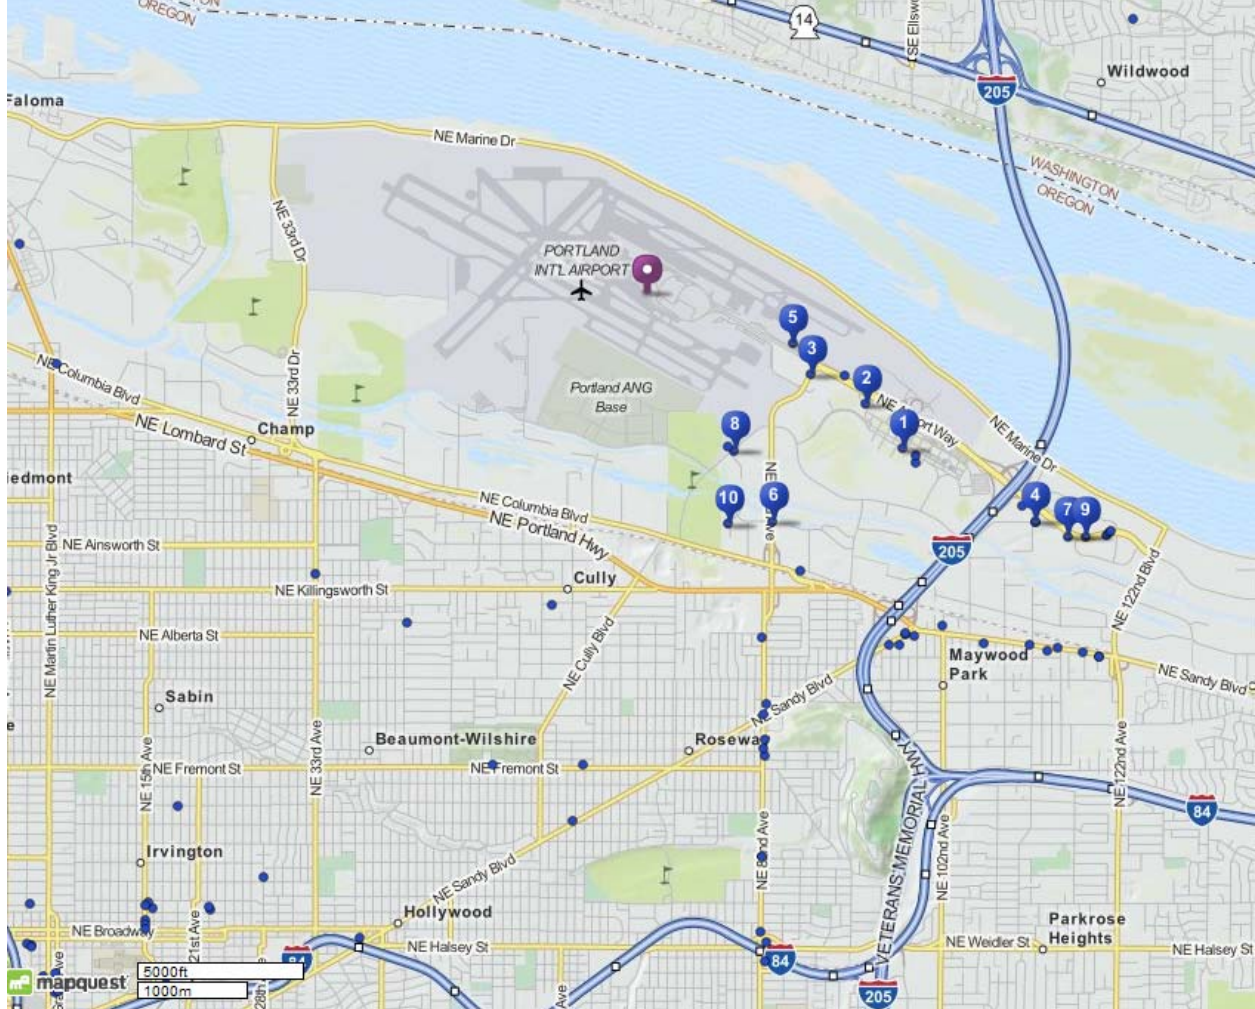

NAESB OASIS Subcommittee Meeting

Some Hotels Close by ColumbiaGrid Offices: 8338 NE Alderwood Rd, Portland, OR 97220

1. Hyatt Place Portland Airport
9750 NE Cascades Parkway
Portland, OR 97220
503-288-2808
2. Residence Inn Portland Airport at Cascade Station
9301 Northeast Cascades Parkway
Portland, OR 97220
800-331-3131
3. Embassy Suites Portland Airport
7900 N.E. 82 Avenue
Portland, OR 97220
503-460-3000
4. La Quinta Inn and Suites Portland Airport
11207 Northeast Holman Street
Portland, OR 97220
503-382-3820

5. Sheraton Portland Airport
8235 Northeast Airport Way
Portland, OR 97220
503-249-7602
6. Ramada Portland Airport
6221 NE 82nd Ave
Portland, OR 97220
503-255-6511
7. Marriott Courtyard Portland Airport
11550 Northeast Airport Way
Portland, OR 97220
800-321-2211
8. Country Inn & Suites Portland Airport
7025 Ne Alderwood Rd
Portland, OR 97218
503-255-2700
9. Shilo Inn Portland Airport
11707 N.E. Airport Way
Portland, OR 97220
800-222-2244
10. Radisson Hotel Portland Airport
6233 Northeast 78th Court
Portland, OR 97218
503-251-2000

Portland Light Rail, Redline, Mount Hood Ave MAX Station, is close to the meeting location. (Please see the ColumbiaGrid Travel Information)

The Portland Light Rail Schedules, Stations and Routes can be viewed at the following website:
<http://www.trimet.org/max/>