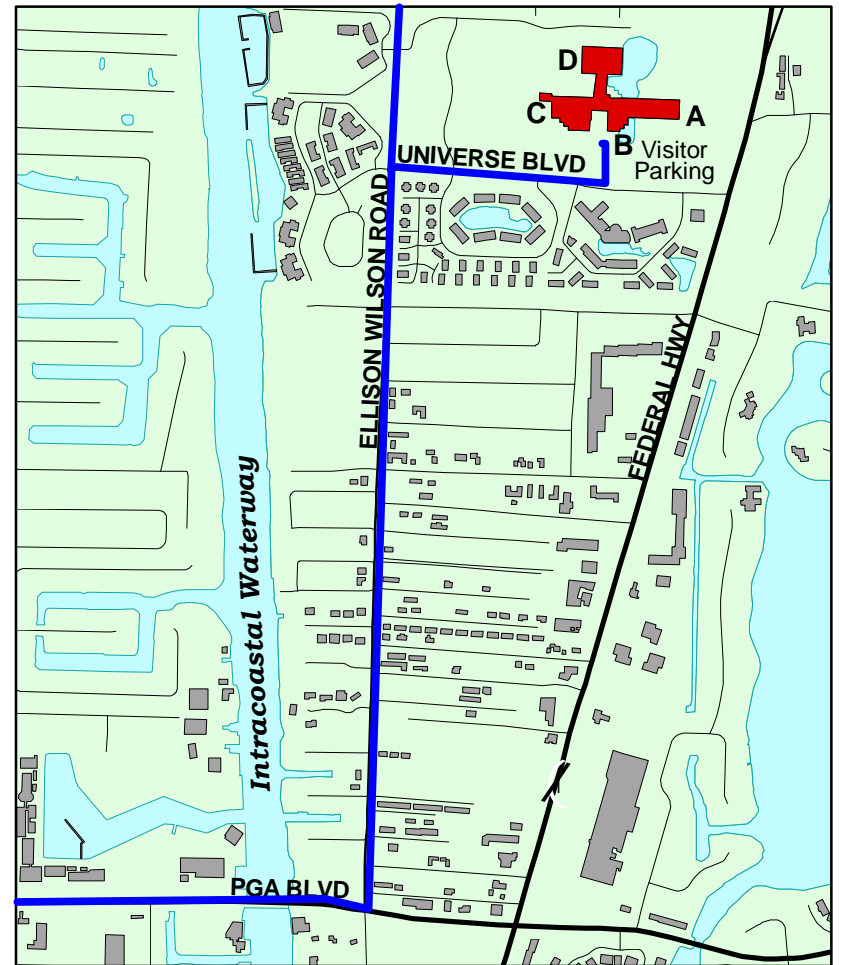

FPL Juno Beach Complex 700 Universe Blvd

From I-95 northbound take exit 57 east (PGA BLVD)
Cross Intracoastal Waterway while getting in left lane

Turn left (north) onto Ellison Wilson Rd

Turn right (east) onto Universe Blvd

From I-95 southbound take exit 58 east (DONALD ROSS)

Cross the Intracoastal Waterway

Turn right at first light over bridge onto Ellison Wilson

Drive south approx 1.6 miles to Universe Blvd

Turn left onto Universe Blvd

Parking is on north (left) side of Universe Blvd