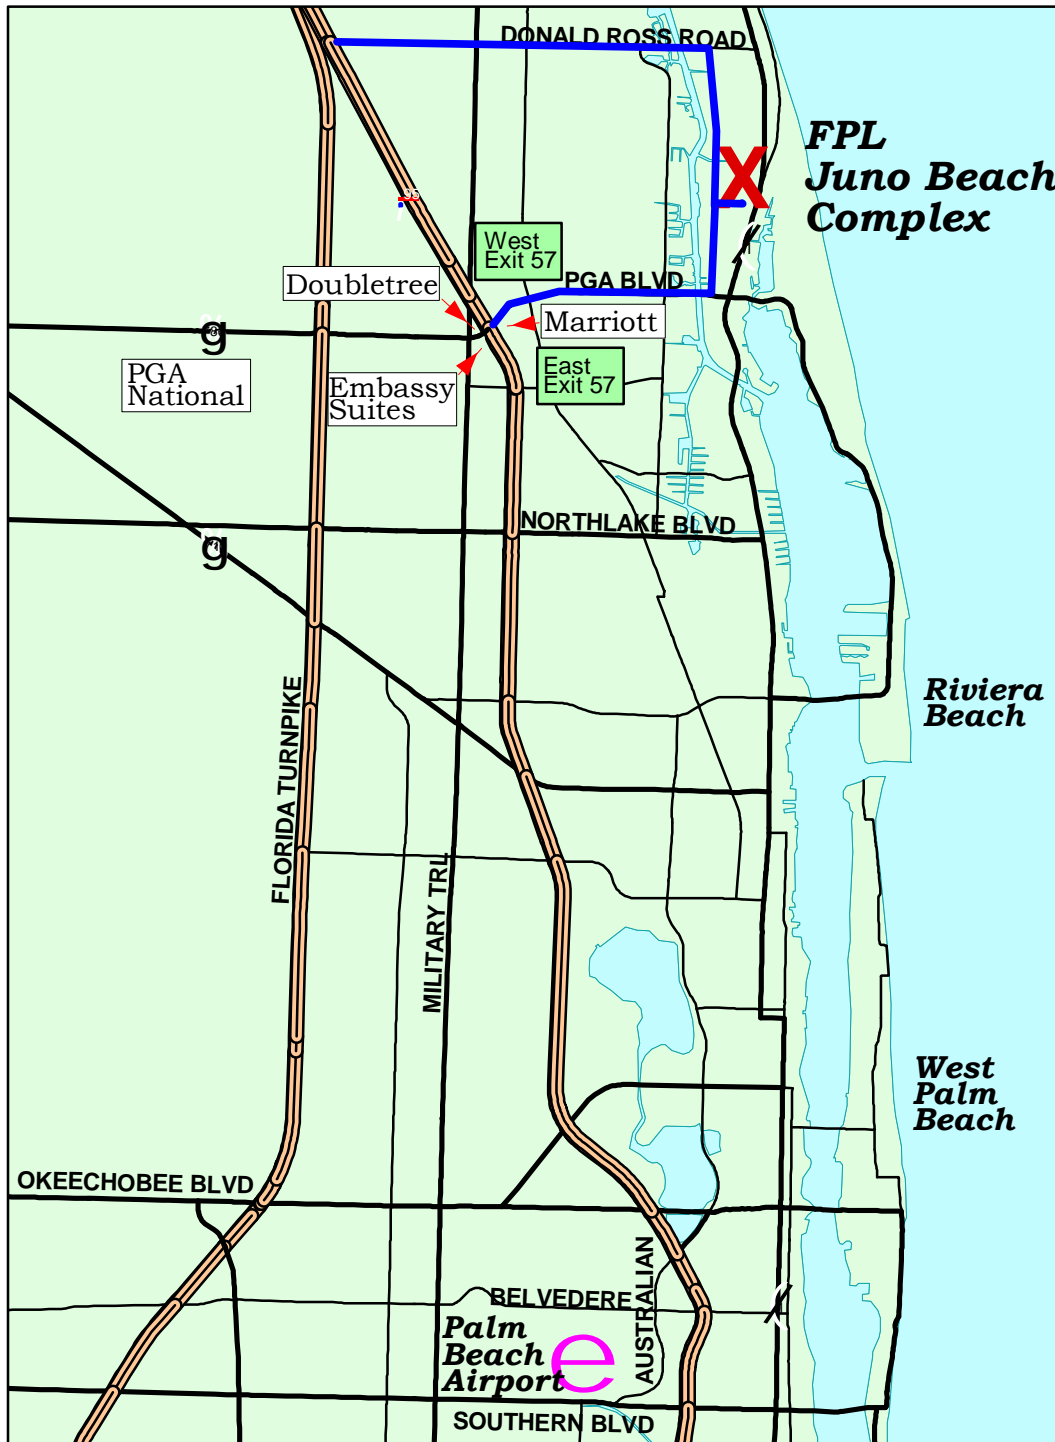

FPL Juno Beach Complex 700 Universe Blvd

From I-95 northbound take exit 57 east (PGA BLVD)
Cross Intracoastal Waterway while getting in left lane

Turn left (north) onto Ellison Wilson Rd

Turn right (east) onto Universe Blvd

From I-95 southbound take exit 58 east (DONALD ROSS)

Cross the Intracoastal Waterway

Turn right at first light over bridge onto Ellison Wilson

Drive south approx 1.6 miles to Universe Blvd

Turn left onto Universe Blvd

Parking is on north (left) side of Universe Blvd