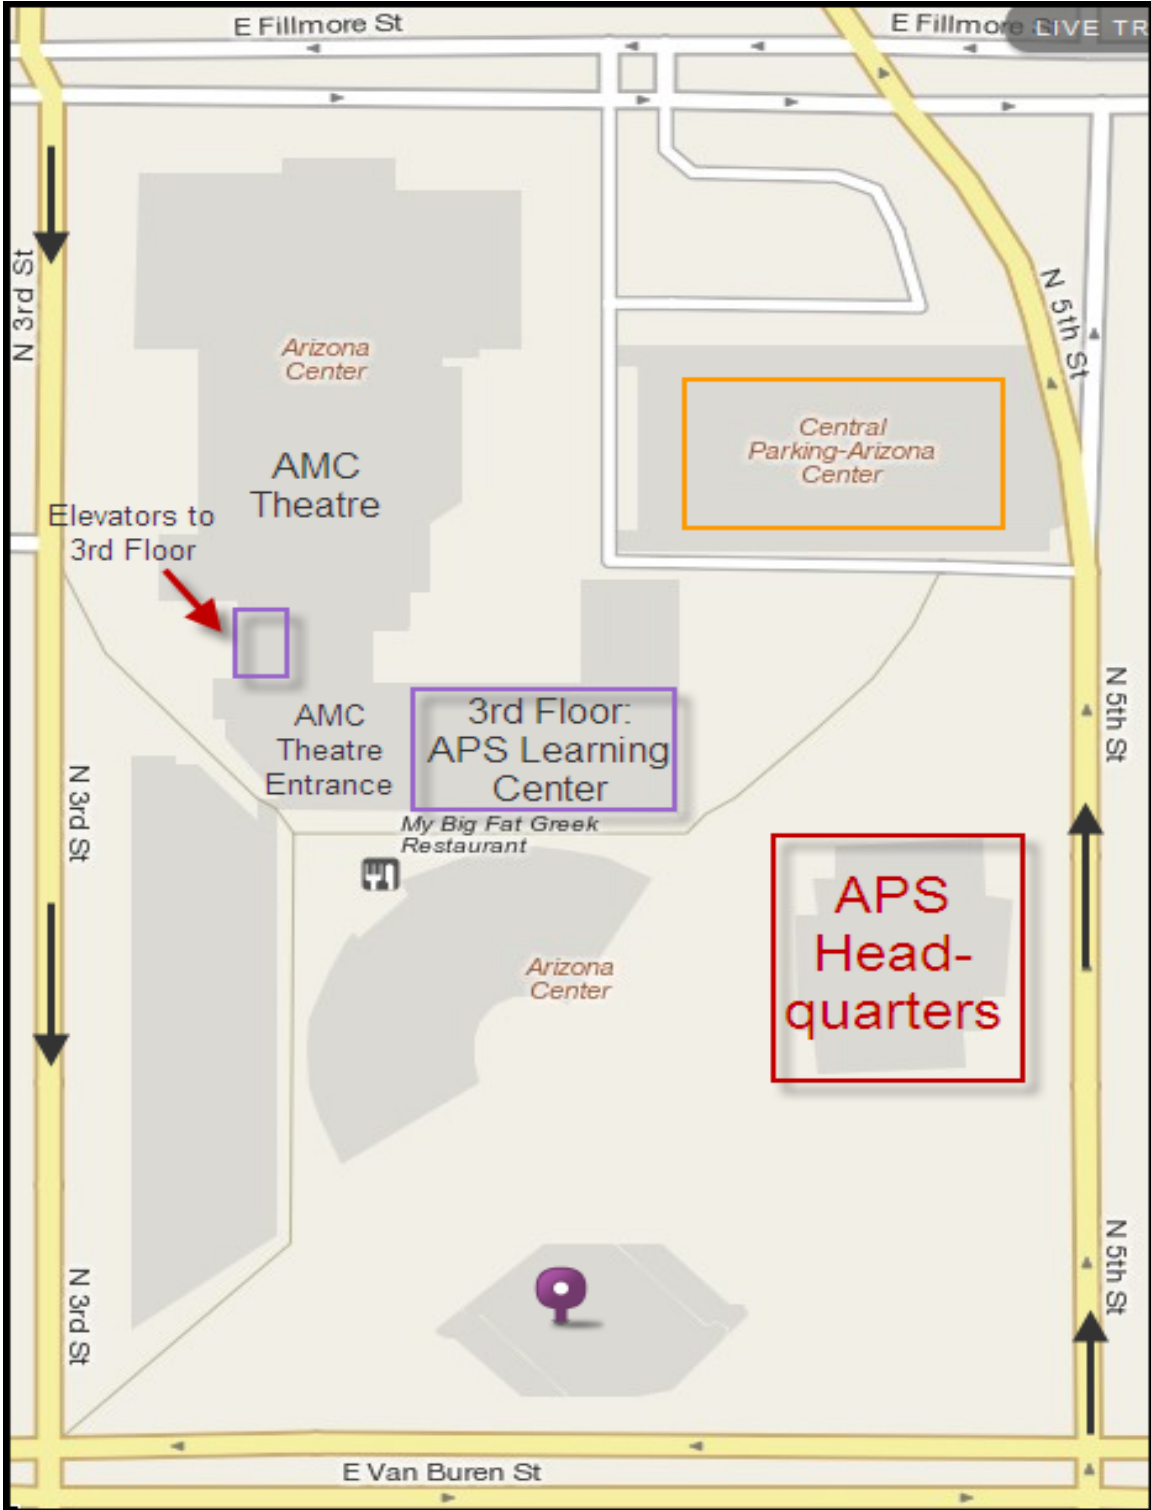

APS Learning Center Map

<u>APS Corporate Office</u>	<u>APS Learning Center (at Arizona Center)</u>
400 N 5th St Phoenix, AZ 85004	400 E. Van Buren St. Phoenix, Arizona 85004