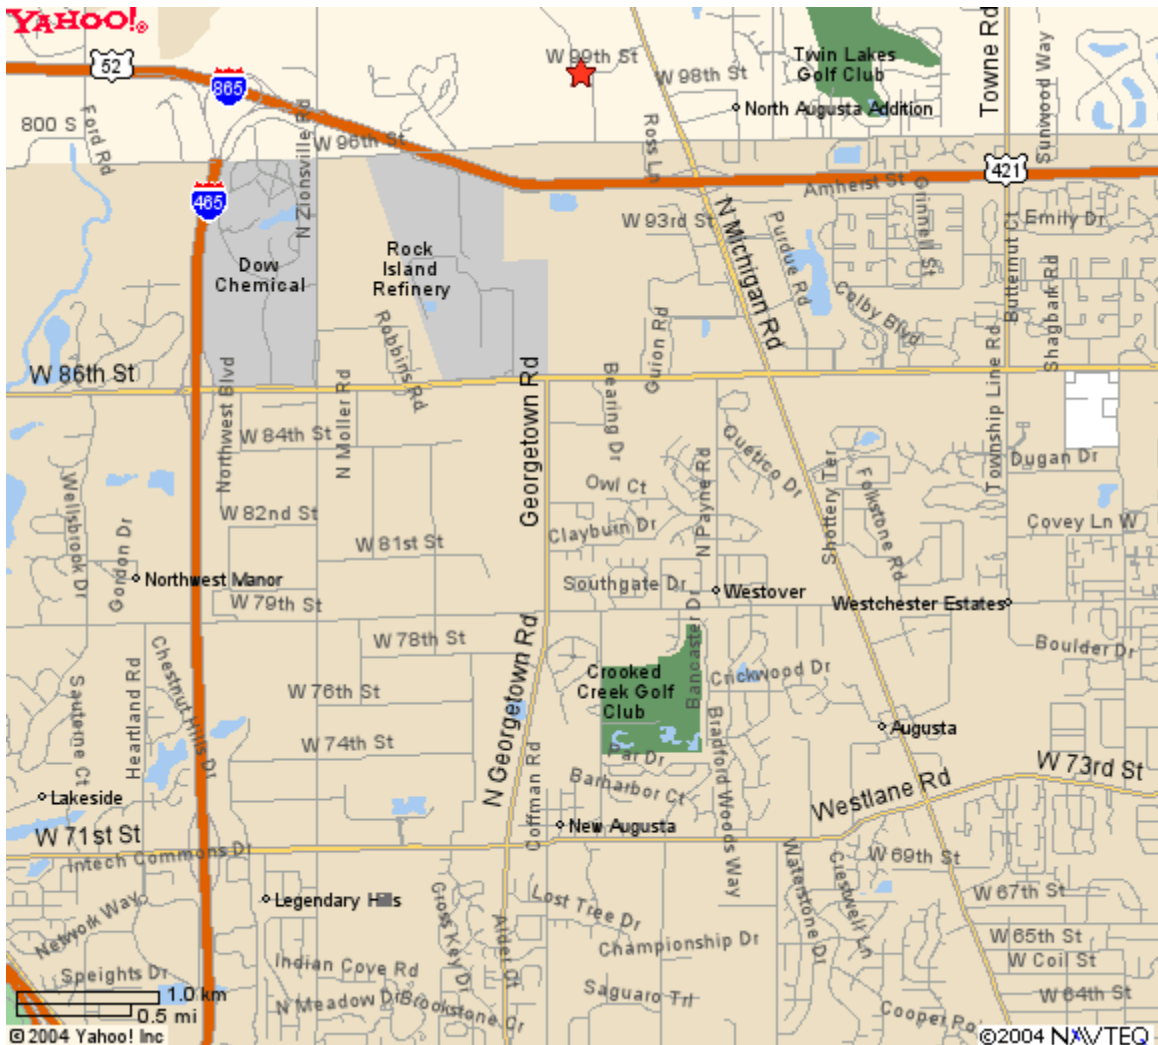

Map to New ACES Power Marketing Headquarters in Carmel, IN

From the Airport:

Take I-70 East to I-465 North

Take I-465 North to the Michigan Road Exit

Turn left off of the off ramp (stay in the left of the 2 left turn lanes)

Turn left onto 99th Street (it is the 1st stoplight past the 96th stoplight)

Follow 99th Street around to the ACES Power Marketing Headquarters building (it is the 2nd of the 2 drives that are right next to each other)