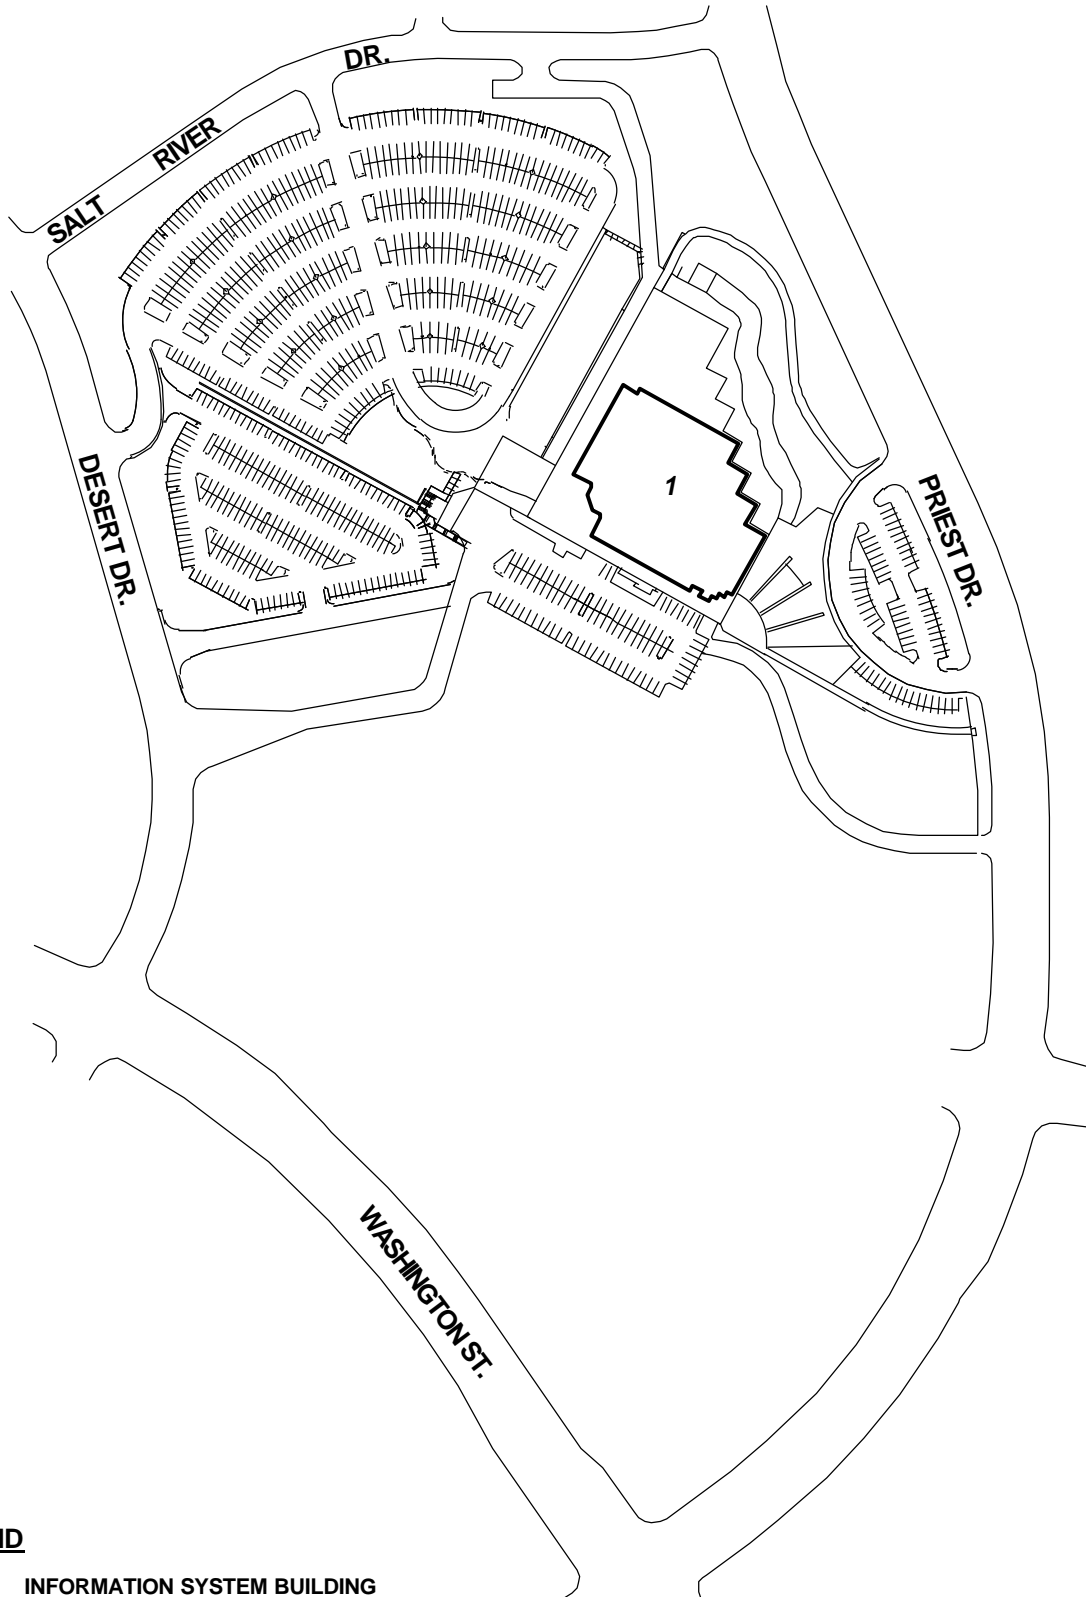

INFORMATION SYSTEMS BUILDING

1600 North Priest Drive
Tempe, Arizona 85281-8100

LEGEND

BLDG #1 INFORMATION SYSTEM BUILDING
NOT TO SCALE

North