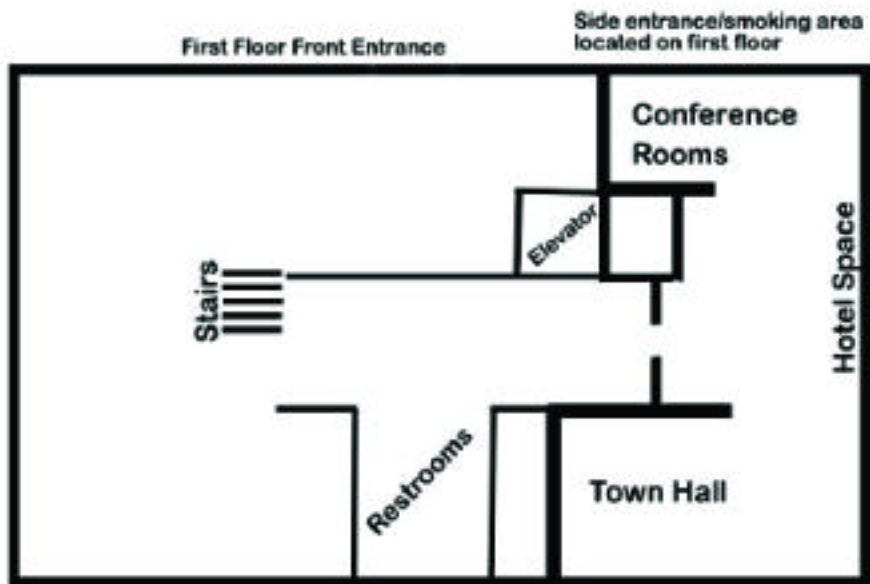

Lakeside Conference Center is located directly across the street from the Midwest ISO, Carmel. Parking for the Midwest ISO is located on the outer perimeter of the north and northwest side of the parking lot.

MISO parking located on outer perimeter on the north side of the parking lot (indicated in yellow).

Second Floor - Suite 260

The Midwest ISO's conference center is located at the north end of the hallway on the second floor.