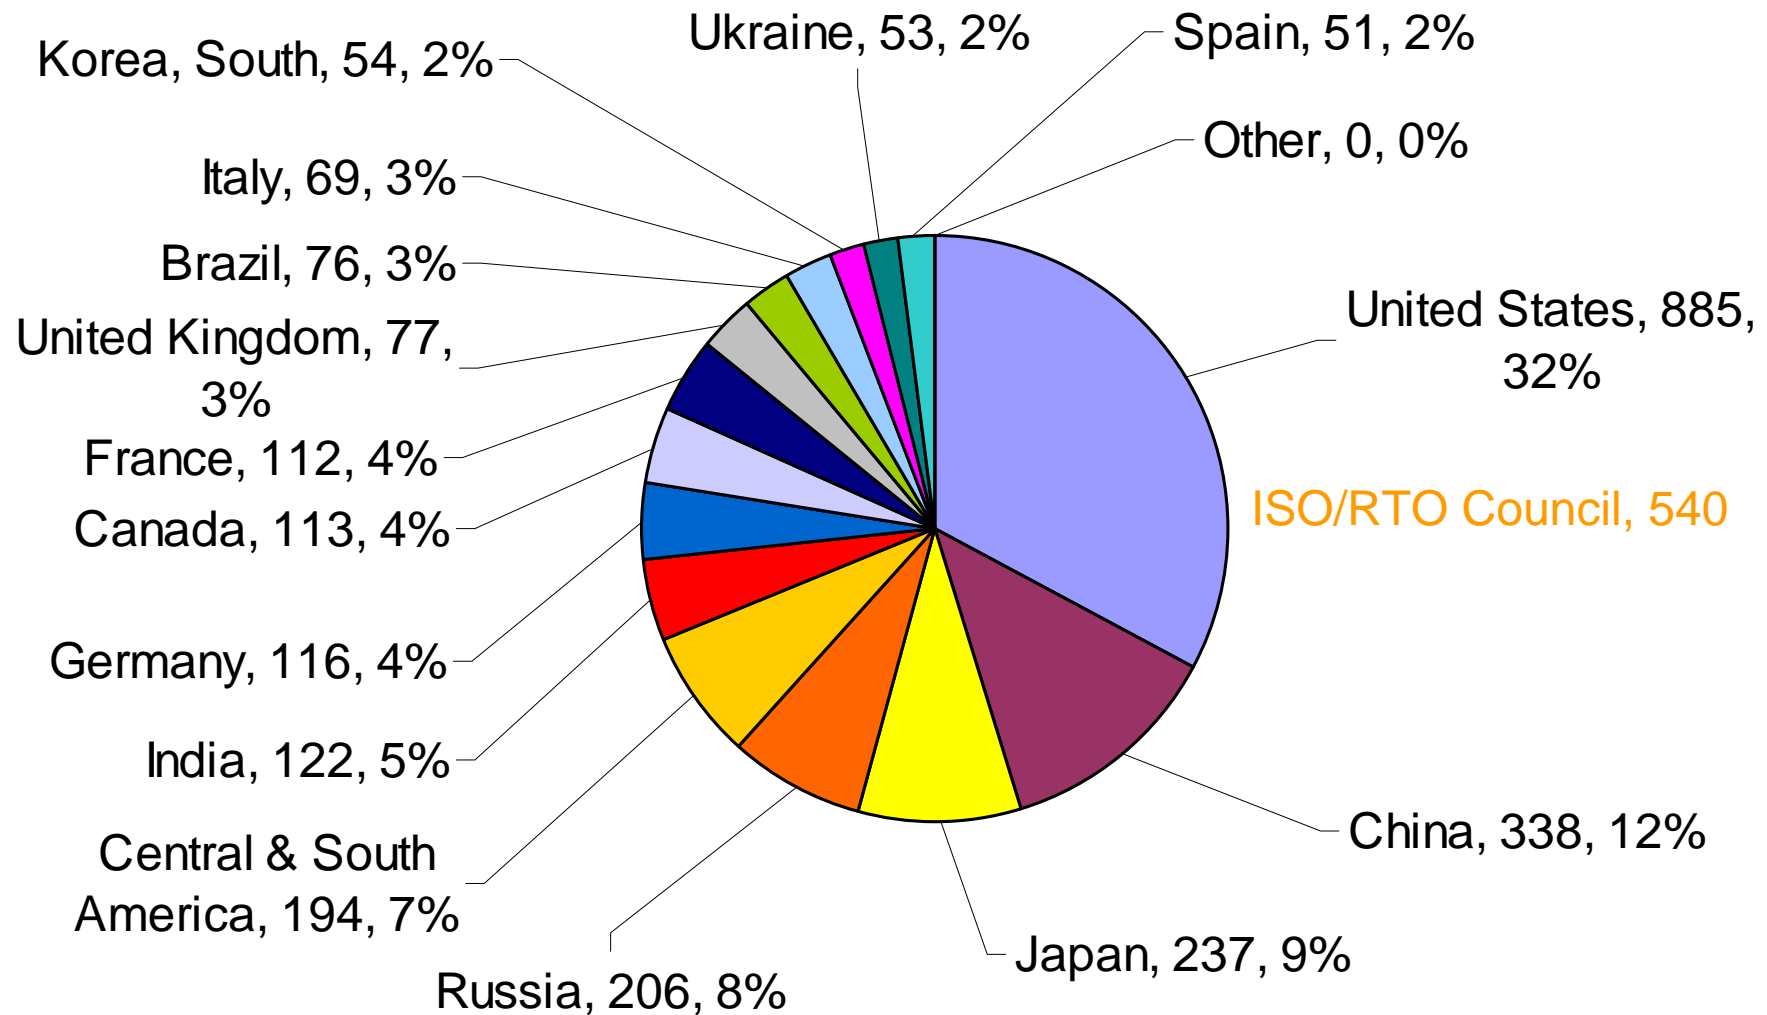

ISO/RTO and the World

Phillip G. Harris
President and CEO
PJM Interconnection
Chairman of the IRC Council
ISO/RTO Board Meeting
May 23, 2006

Existing RTOs and ISOs

ISO/RTO Generation Capacity

World Generating Capacity - Total 3,500 GW