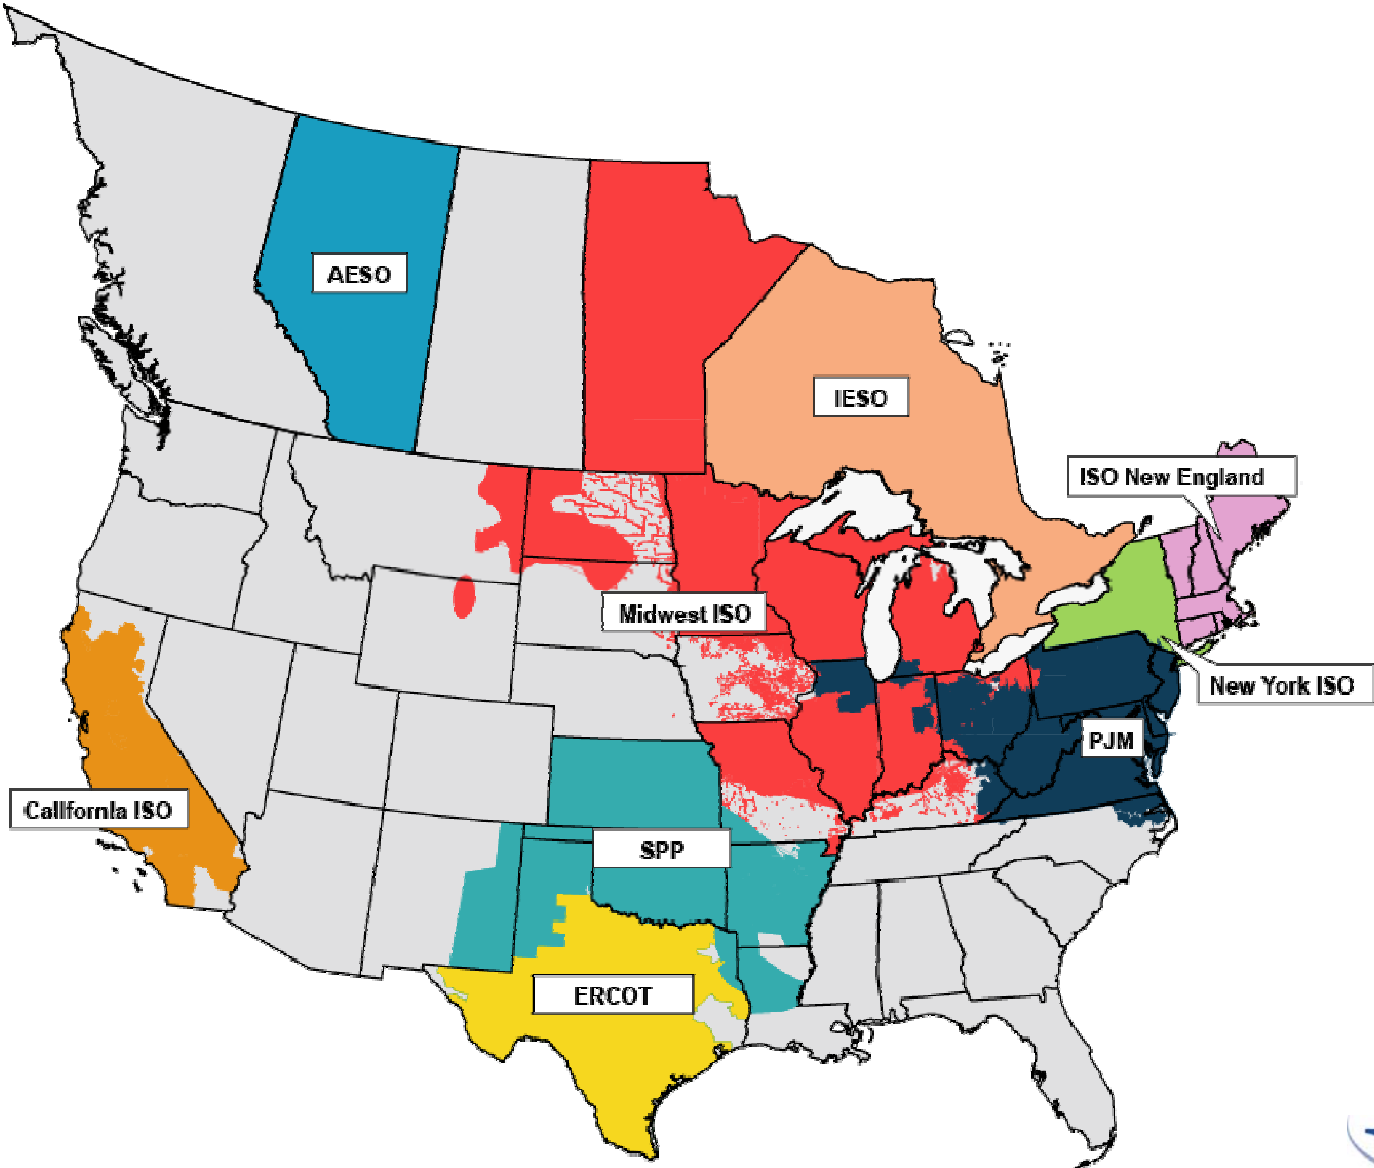

ISO/RTO and the World

Phillip G. Harris
President and CEO
PJM Interconnection
Chairman of the IRC Council
ISO/RTO Board Meeting
May 23, 2006

Existing RTOs and ISOs

ISO/RTO Generation Capacity

World Generating Capacity - Total 3,500 GW