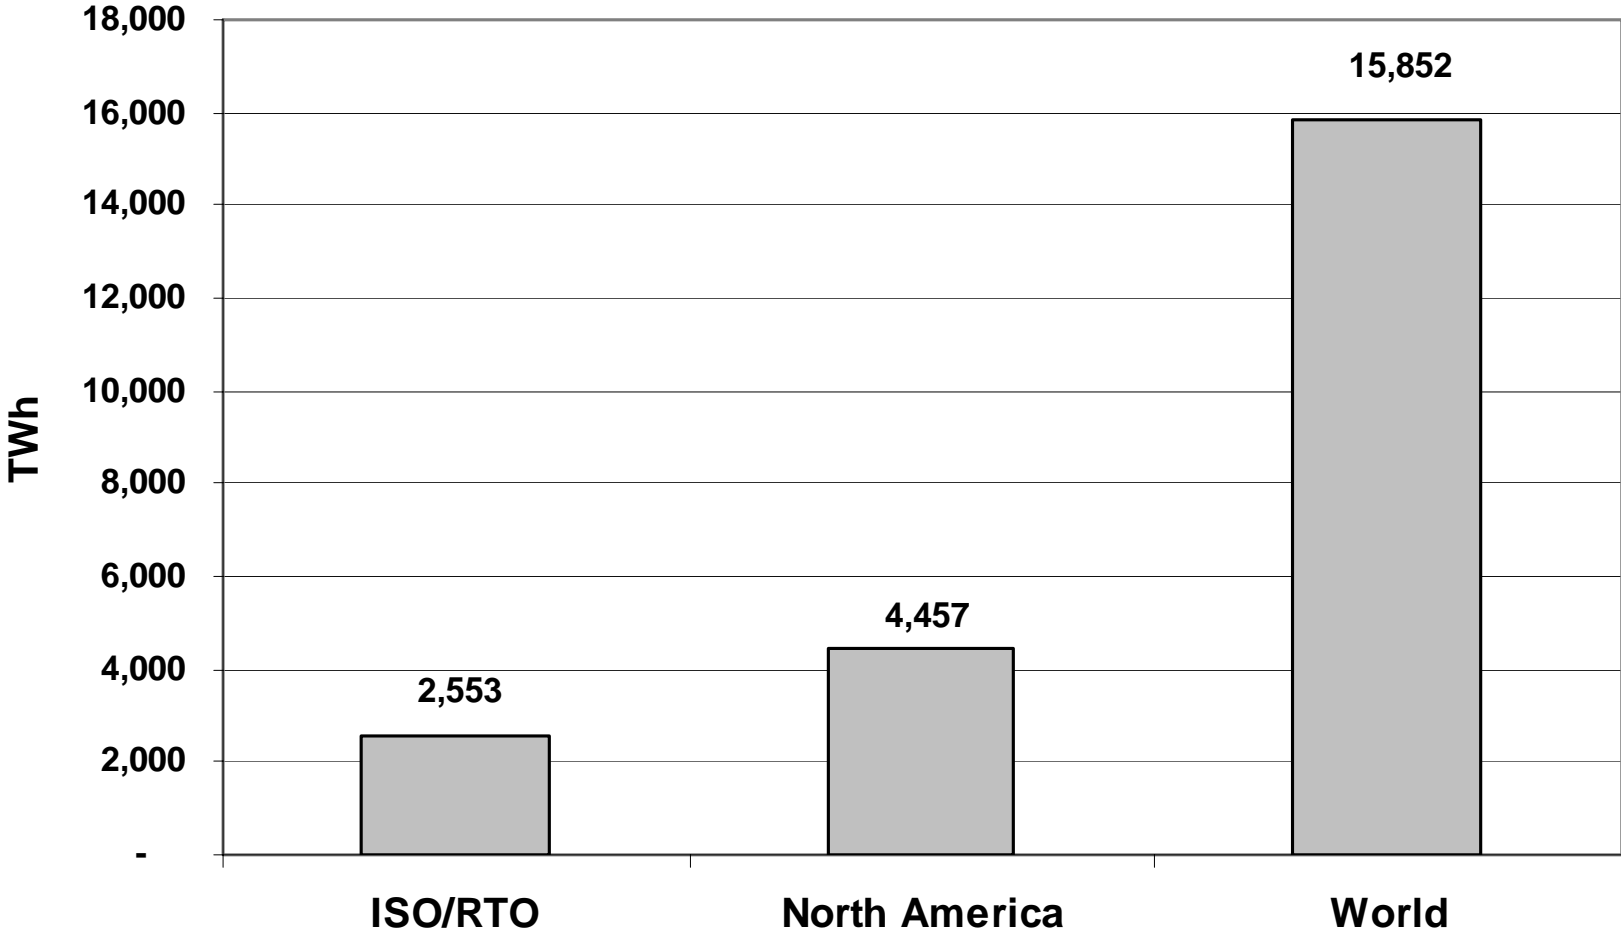

ISO/RTO Energy