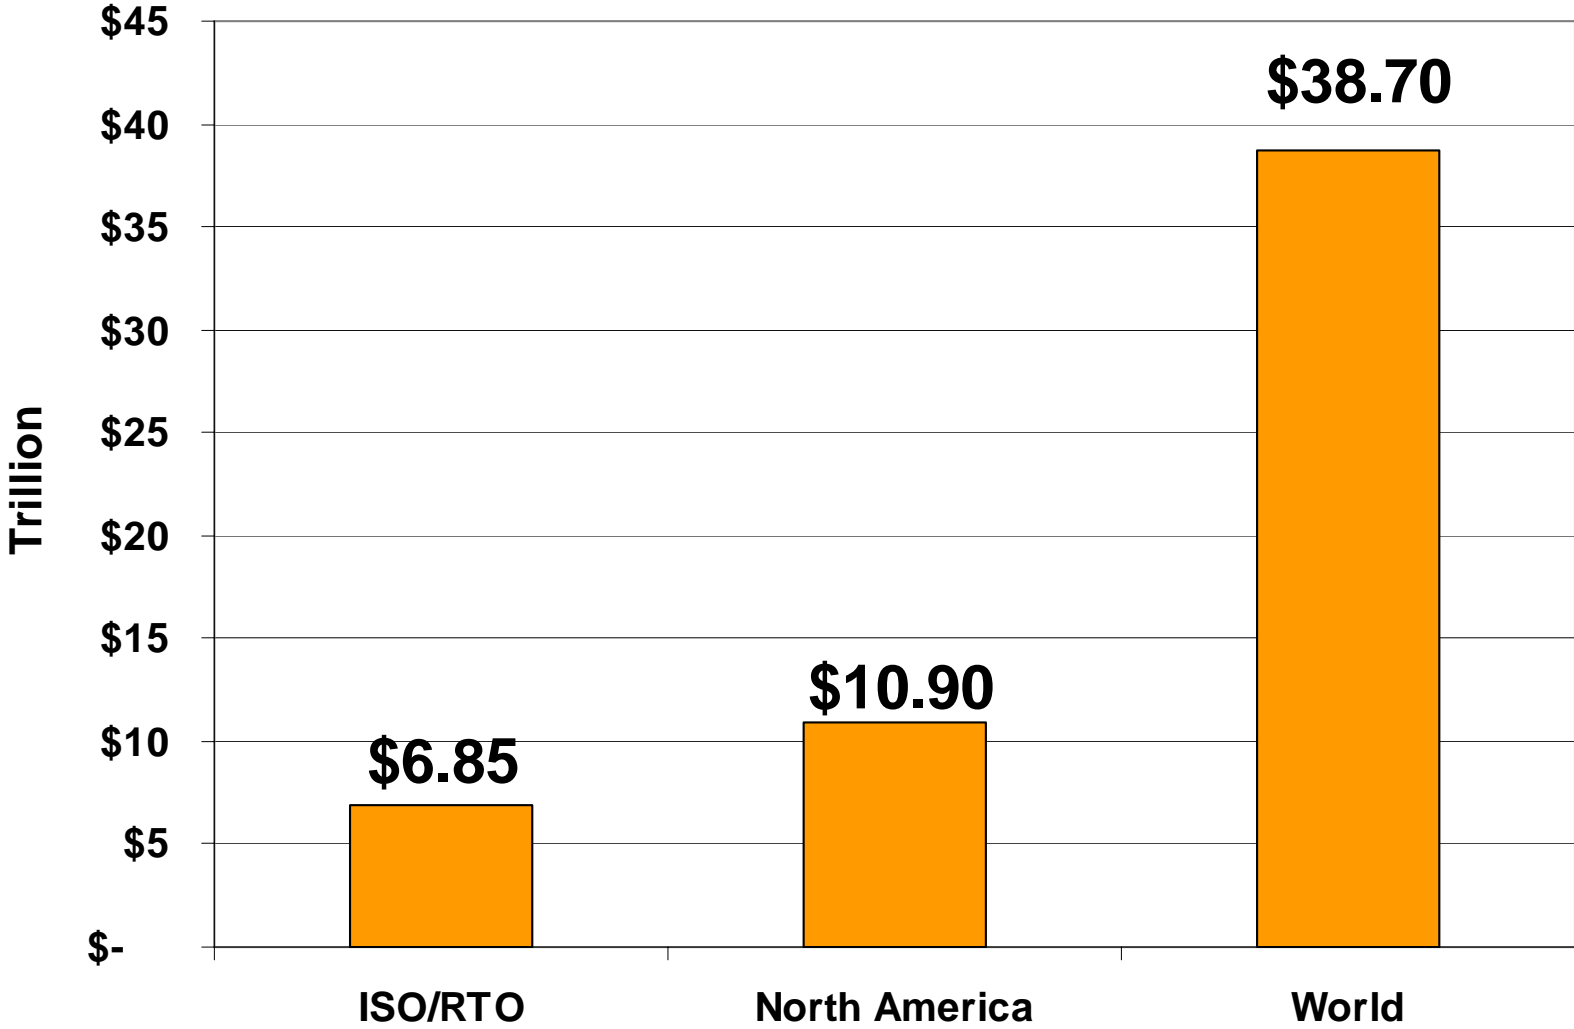

ISO/RTO GDP