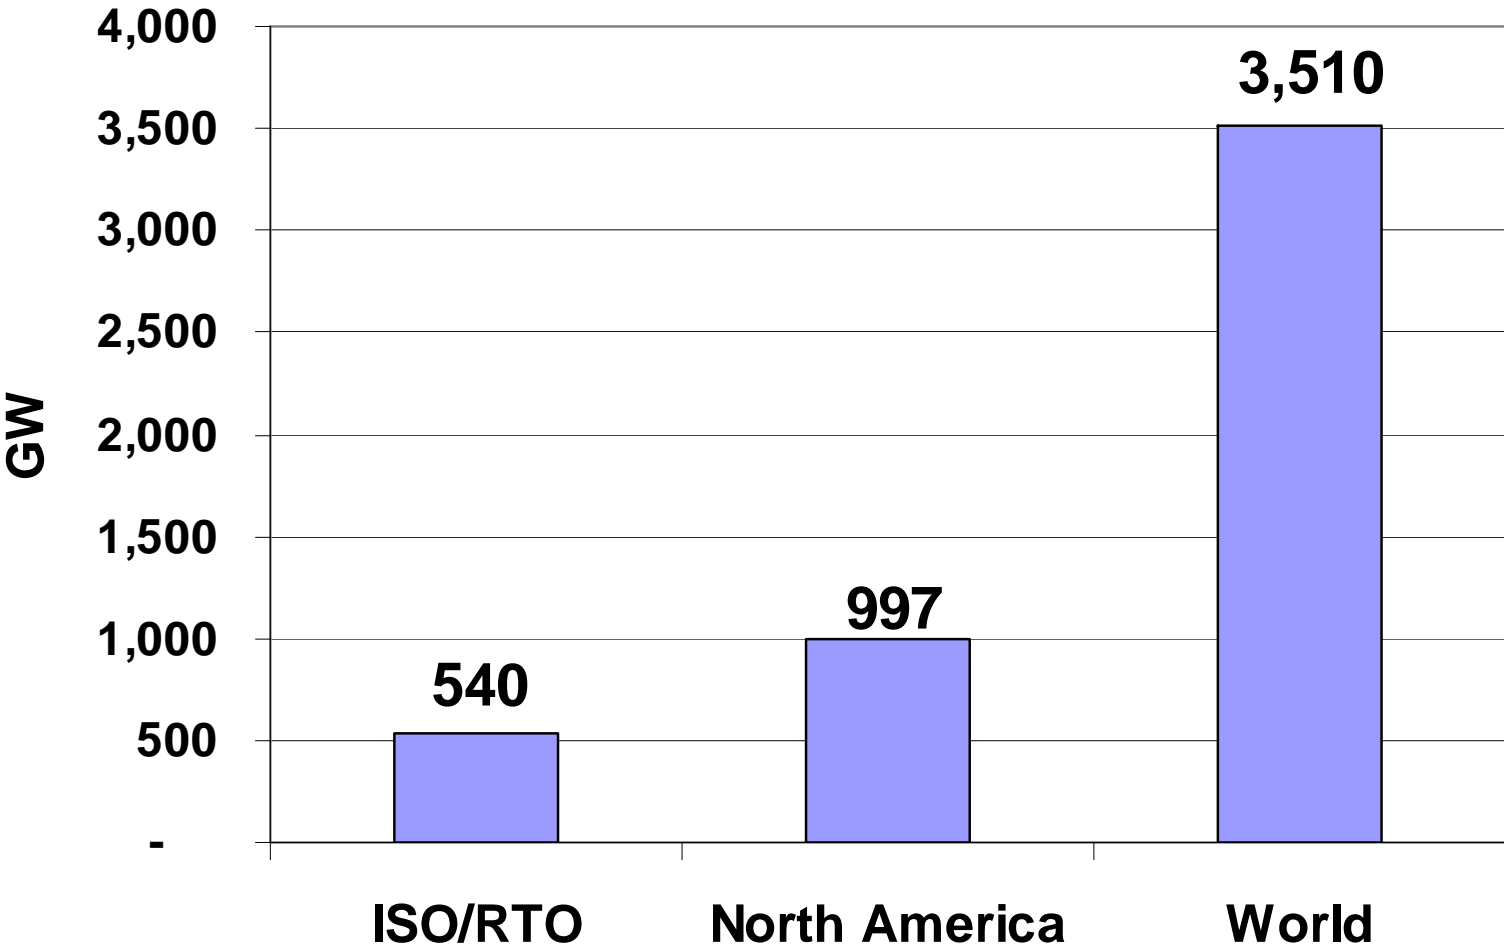

ISO/RTO and the World

Phillip G. Harris
President and CEO
PJM Interconnection
Chairman of the IRC Council
ISO/RTO Board Meeting
May 23, 2006

Existing RTOs and ISOs

ISO/RTO Generation Capacity

World Generating Capacity - Total 3,500 GW