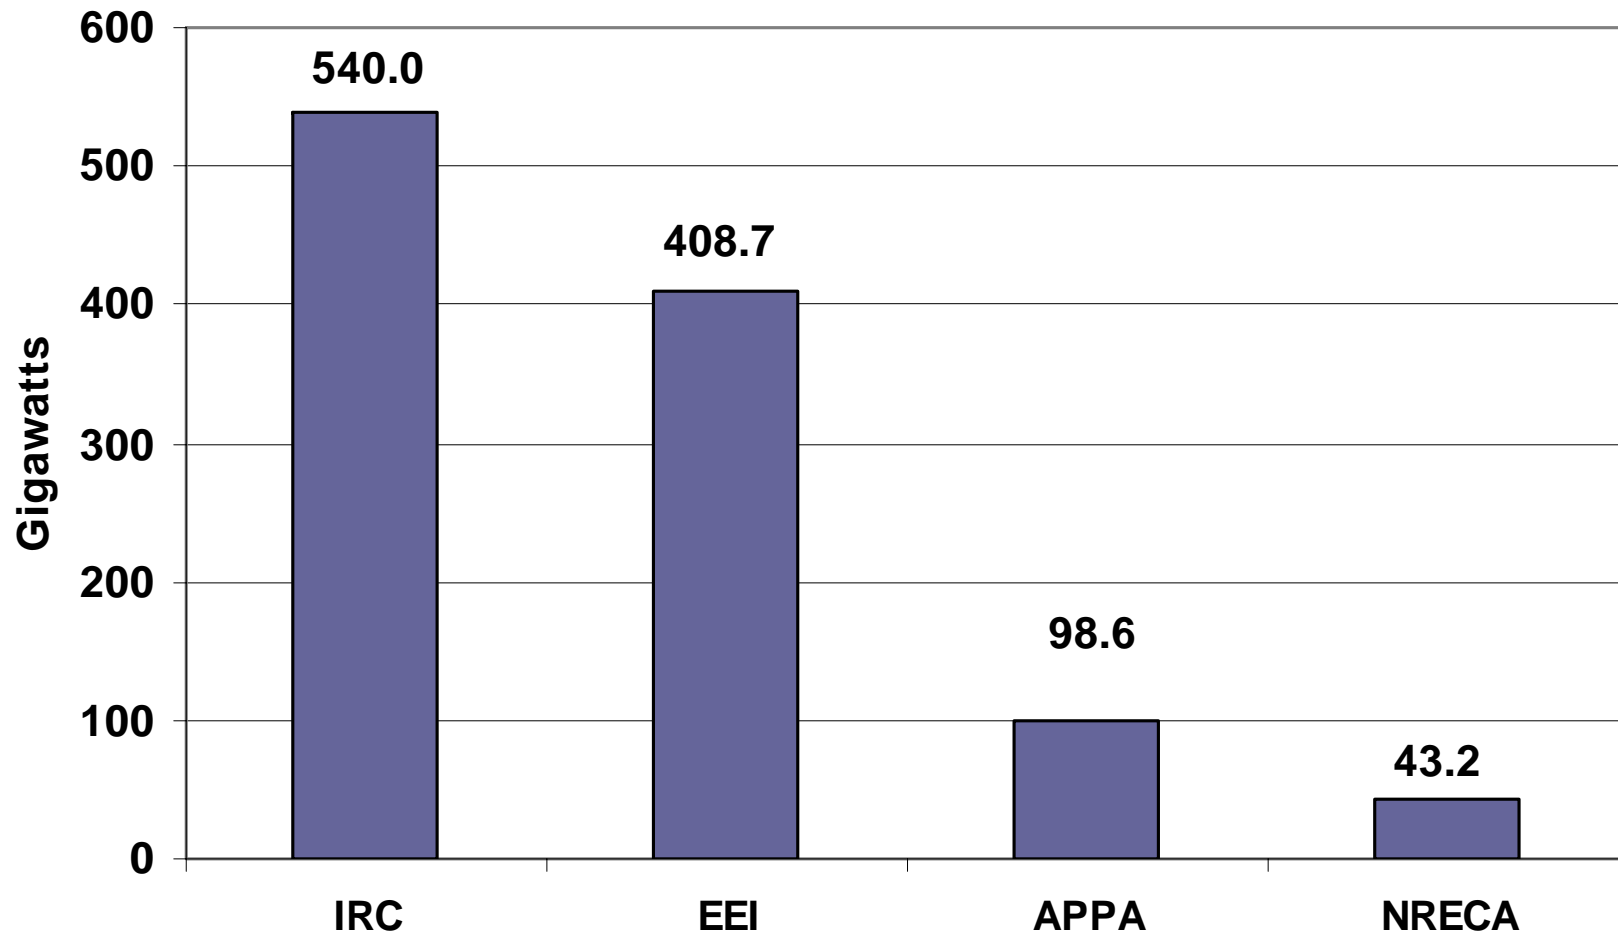

Generation Capacity in Selected Organizations