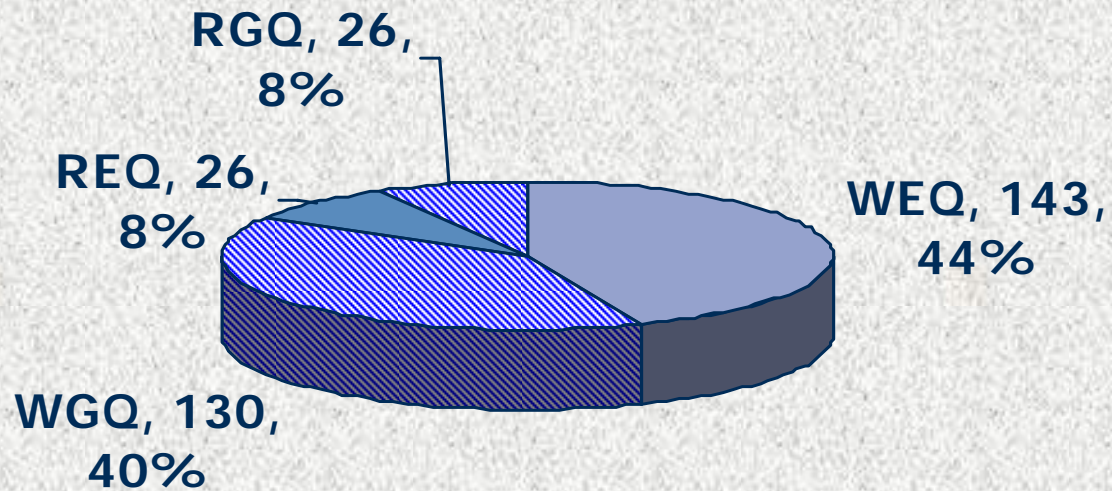

### Membership Profile

March 12, 2007

Total Membership

325

| Quadrant Statistics | WEQ | WGQ | REQ | RGQ | Total |
|---------------------|-----|-----|-----|-----|-------|
| Membership YE 2006  | 141 | 124 | 26  | 25  | 316   |
| Net Change          | +2  | +6  | 0   | +1  | +9    |
| Change in Quadrant  | 0   | 0   | 0   | 0   | 0     |
| Membership YTD      | 143 | 130 | 26  | 26  | 325   |