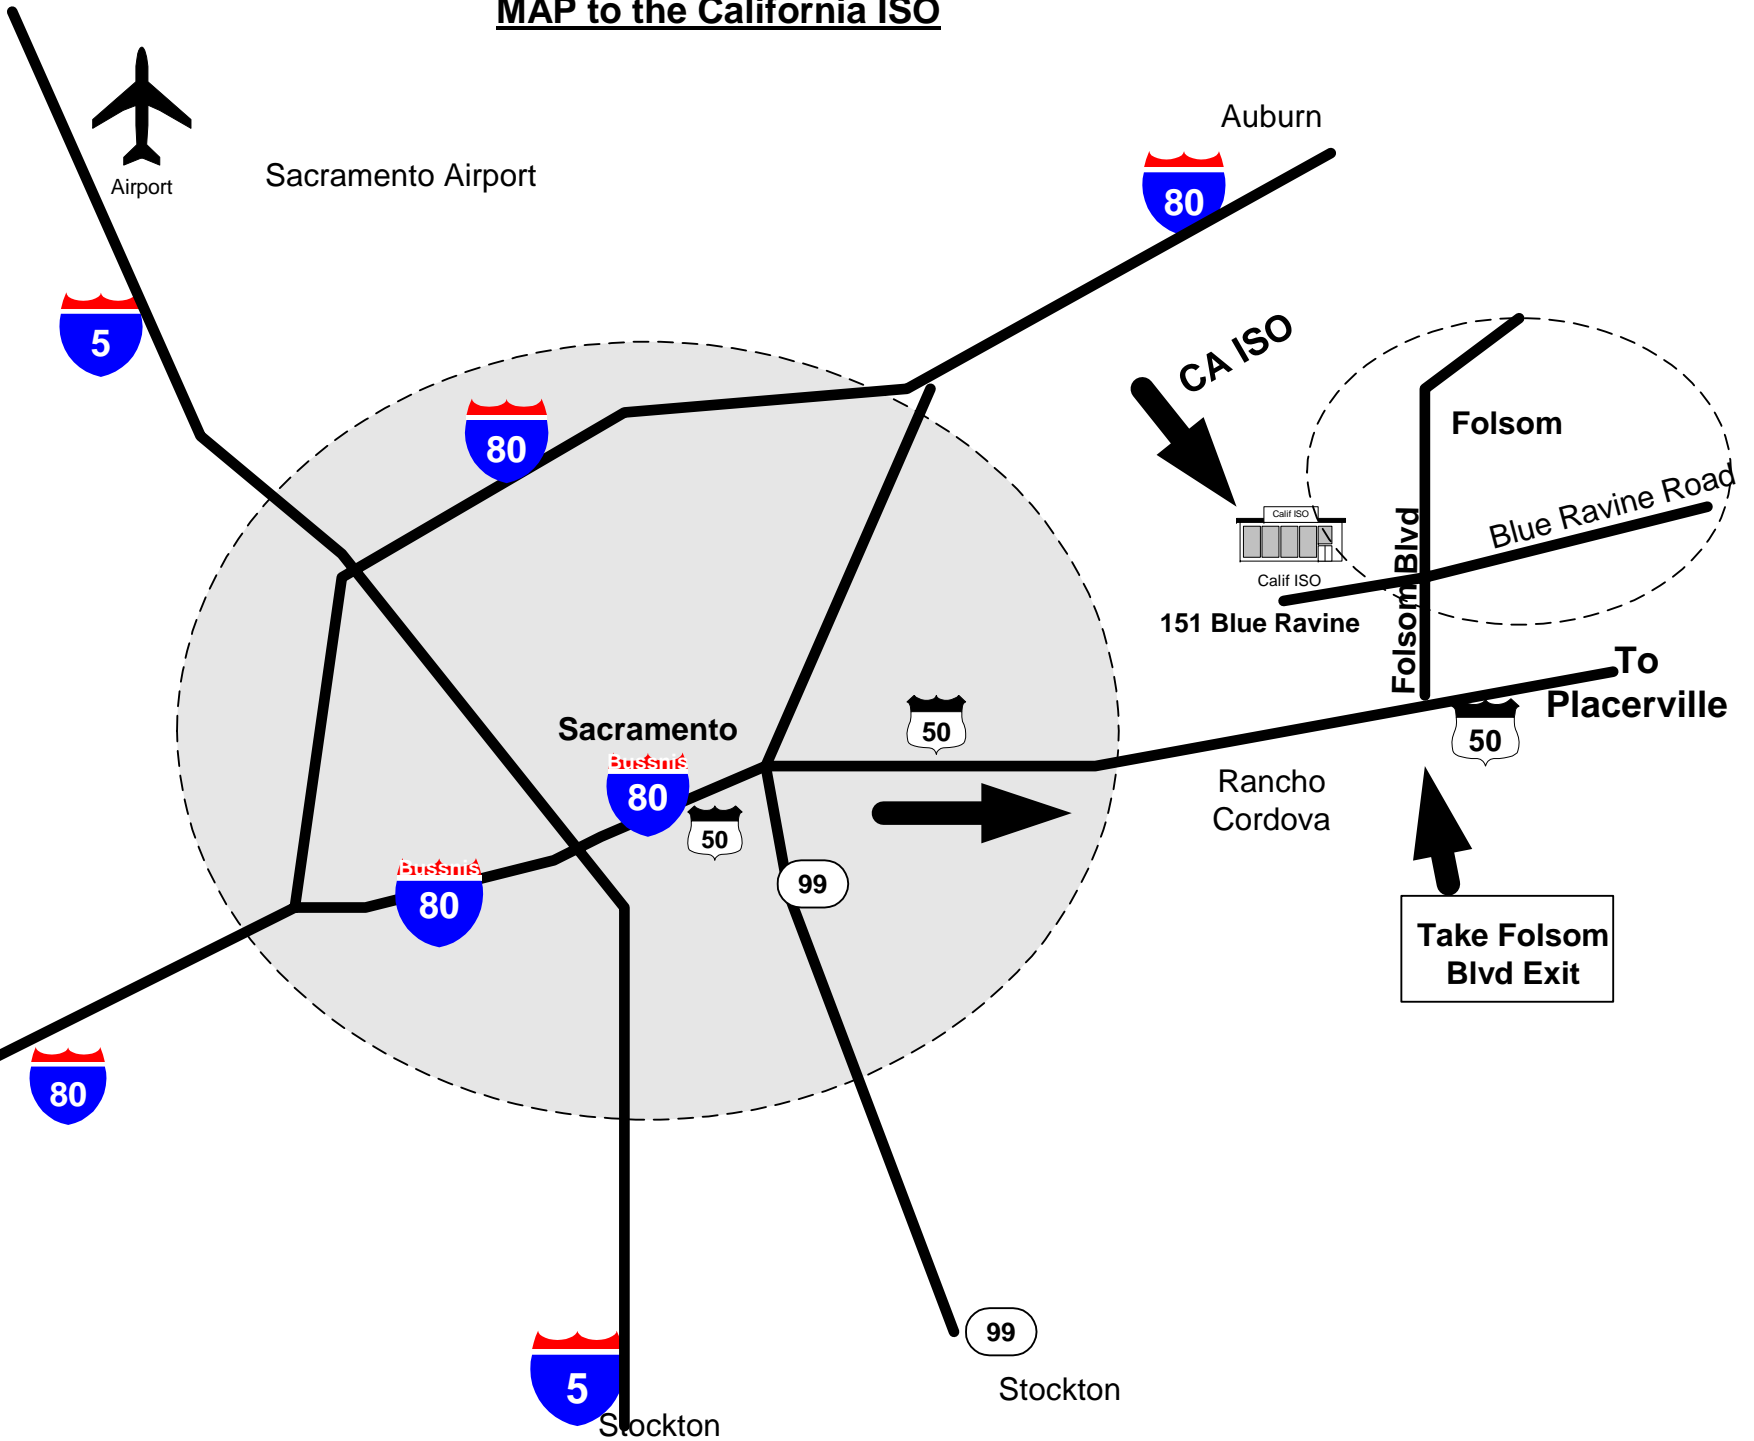

MAP to the California ISO

Sacramento Airport

Auburn

CA ISO

Calif ISO

151 Blue Ravine

Folsom

Blue Ravine Road

Folsom Blvd

To Placerville

Sacramento

Rancho Cordova

Take Folsom Blvd Exit

Stockton

Stockton

To San Francisco