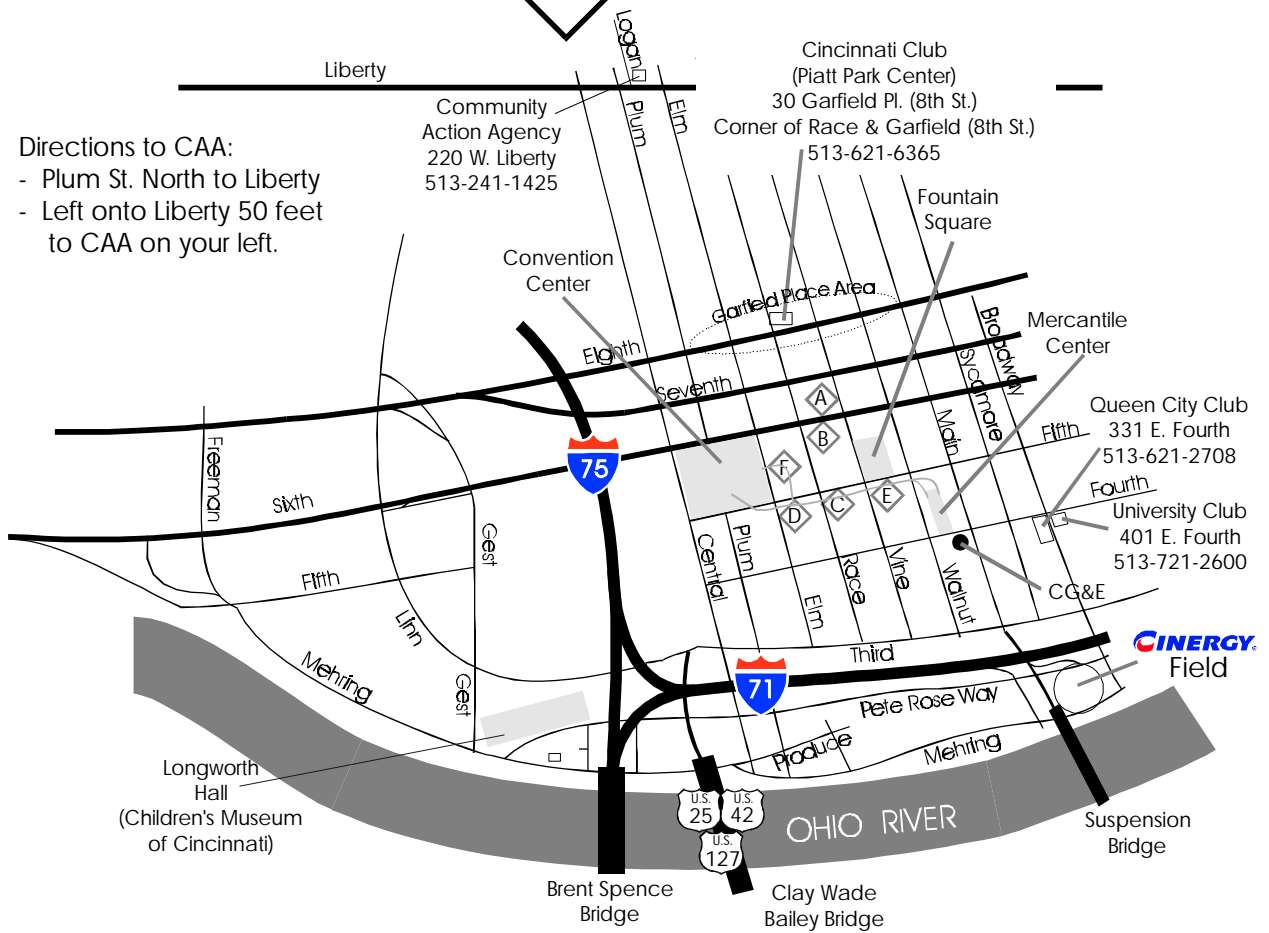

CINERGY EAST Downtown Cincinnati Hotels

Map Not Drawn To Scale

All Mileages Approximate

Directions to CAA:

- Plum St. North to Liberty
- Left onto Liberty 50 feet to CAA on your left.

Average Walking Times from CG&E in minutes:

- Fountain Square, 4
- Convention Center, 10
- Cincinnati, 10
- Holiday Inn Crowne Plaza, 10
- Omni Netherland, 7
- Hyatt Regency, 10
- Westin, 5
- Regal, 10

Accessible by interior Skywalk

- (enter via Mercantile Center opposite CG&E on north side of 4th)
- Westin
- Omni Netherland
- Hyatt Regency
- Convention Center
- Regal