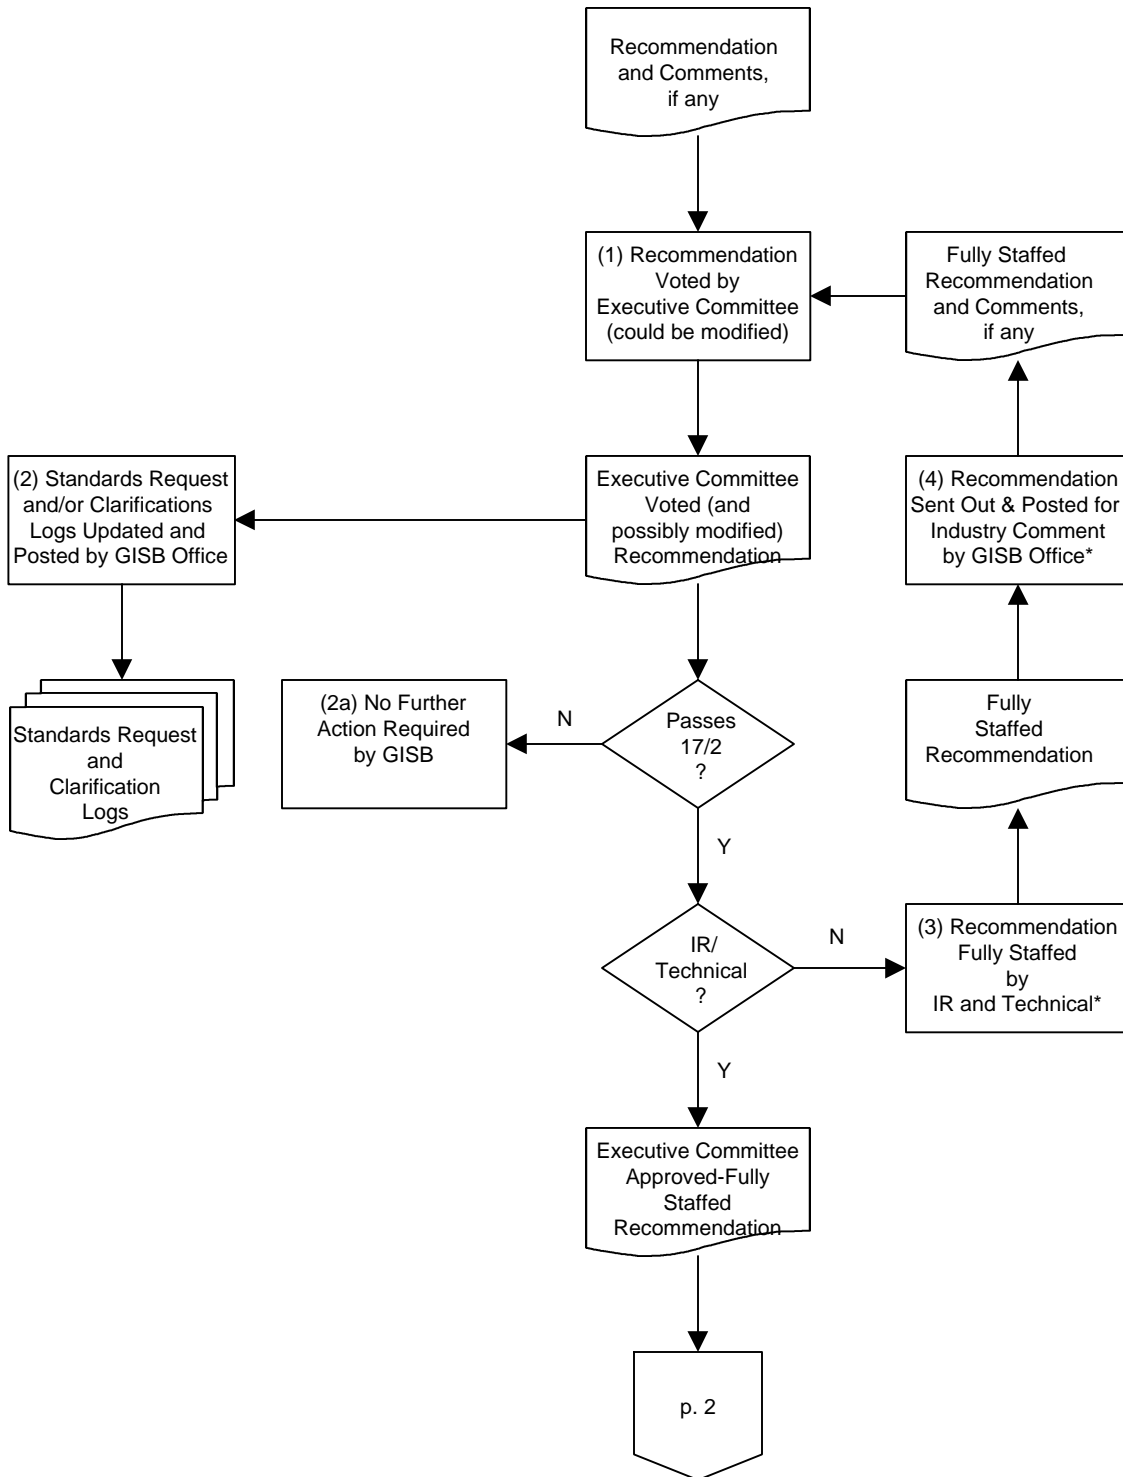

Flow Chart of Existing Recommendation Processing (Standards Adoption)

Modified: 11/09/2001

*The standards and/or clarification logs are updated and posted to reflect this process (see Process 2 and its resulting documents).

Legend:

Original: 09/05/2001