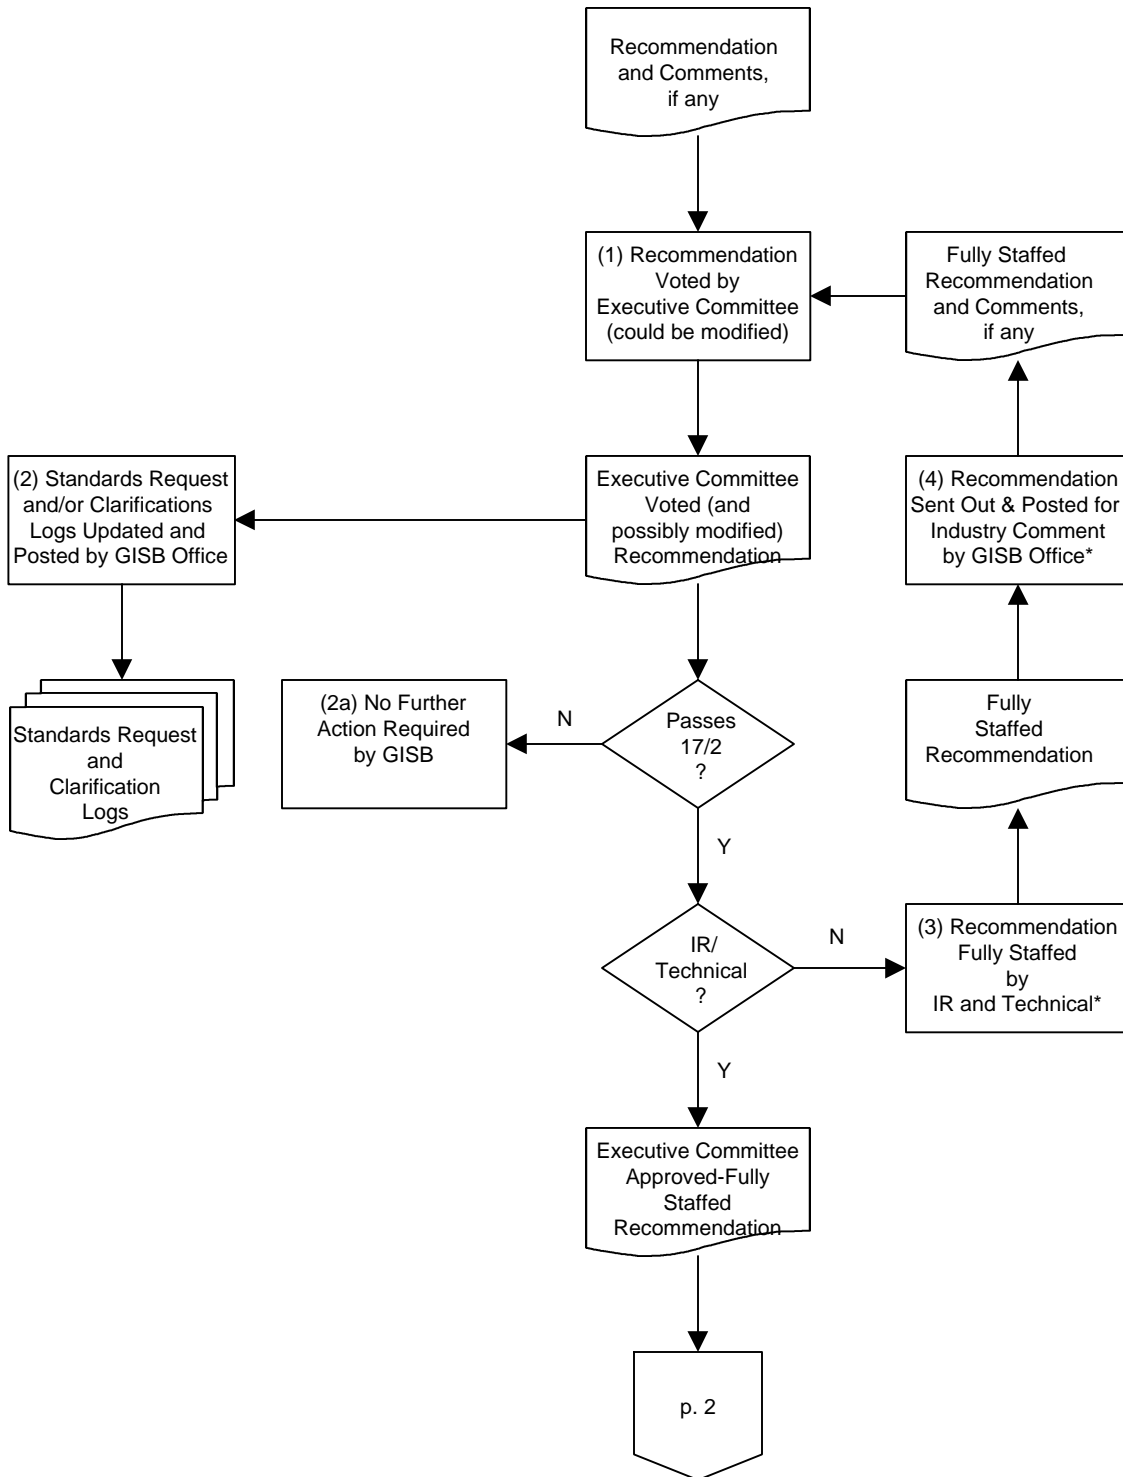

Flow Chart of Existing Recommendation Processing (Standards Adoption)

Modified: 11/06/2001

*The standards and/or clarification logs are updated and posted to reflect this process (see Process 2 and its resulting documents).

Legend:

Original: 09/05/2001