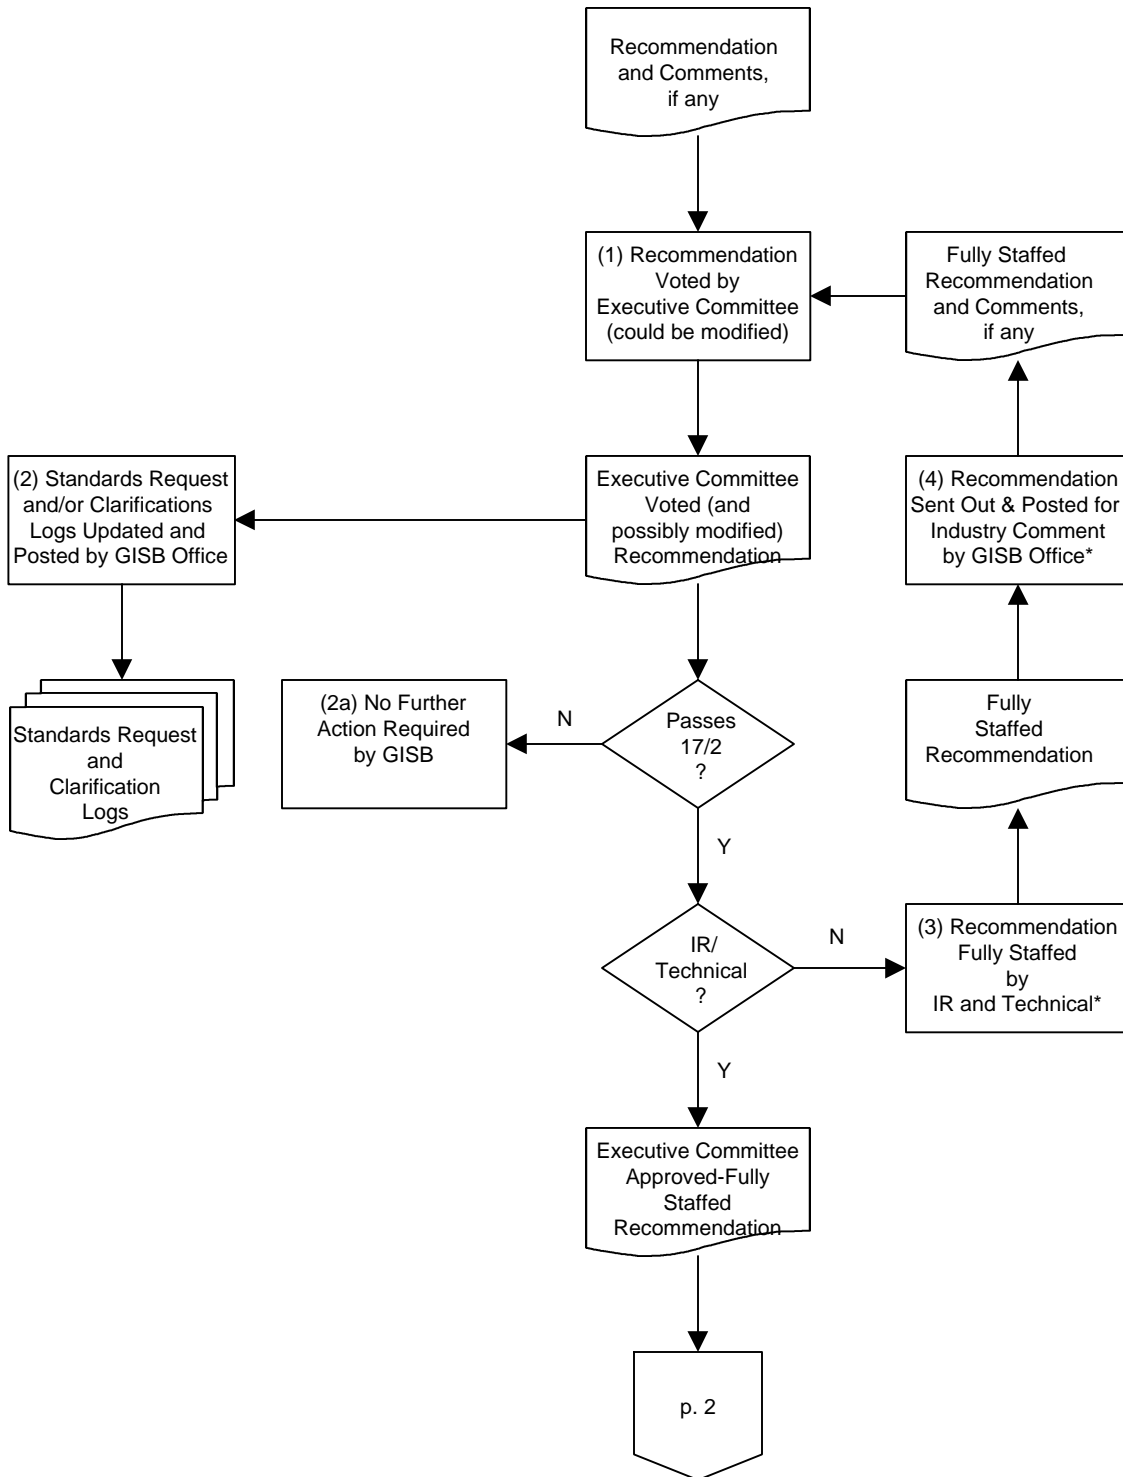

Flow Chart of Existing Recommendation Processing (Standards Adoption)

Modified: 10/24/2001

*The standards and/or clarification logs are updated and posted to reflect this process (see Process 2 and its resulting documents).

Legend:

Original: 09/05/2001