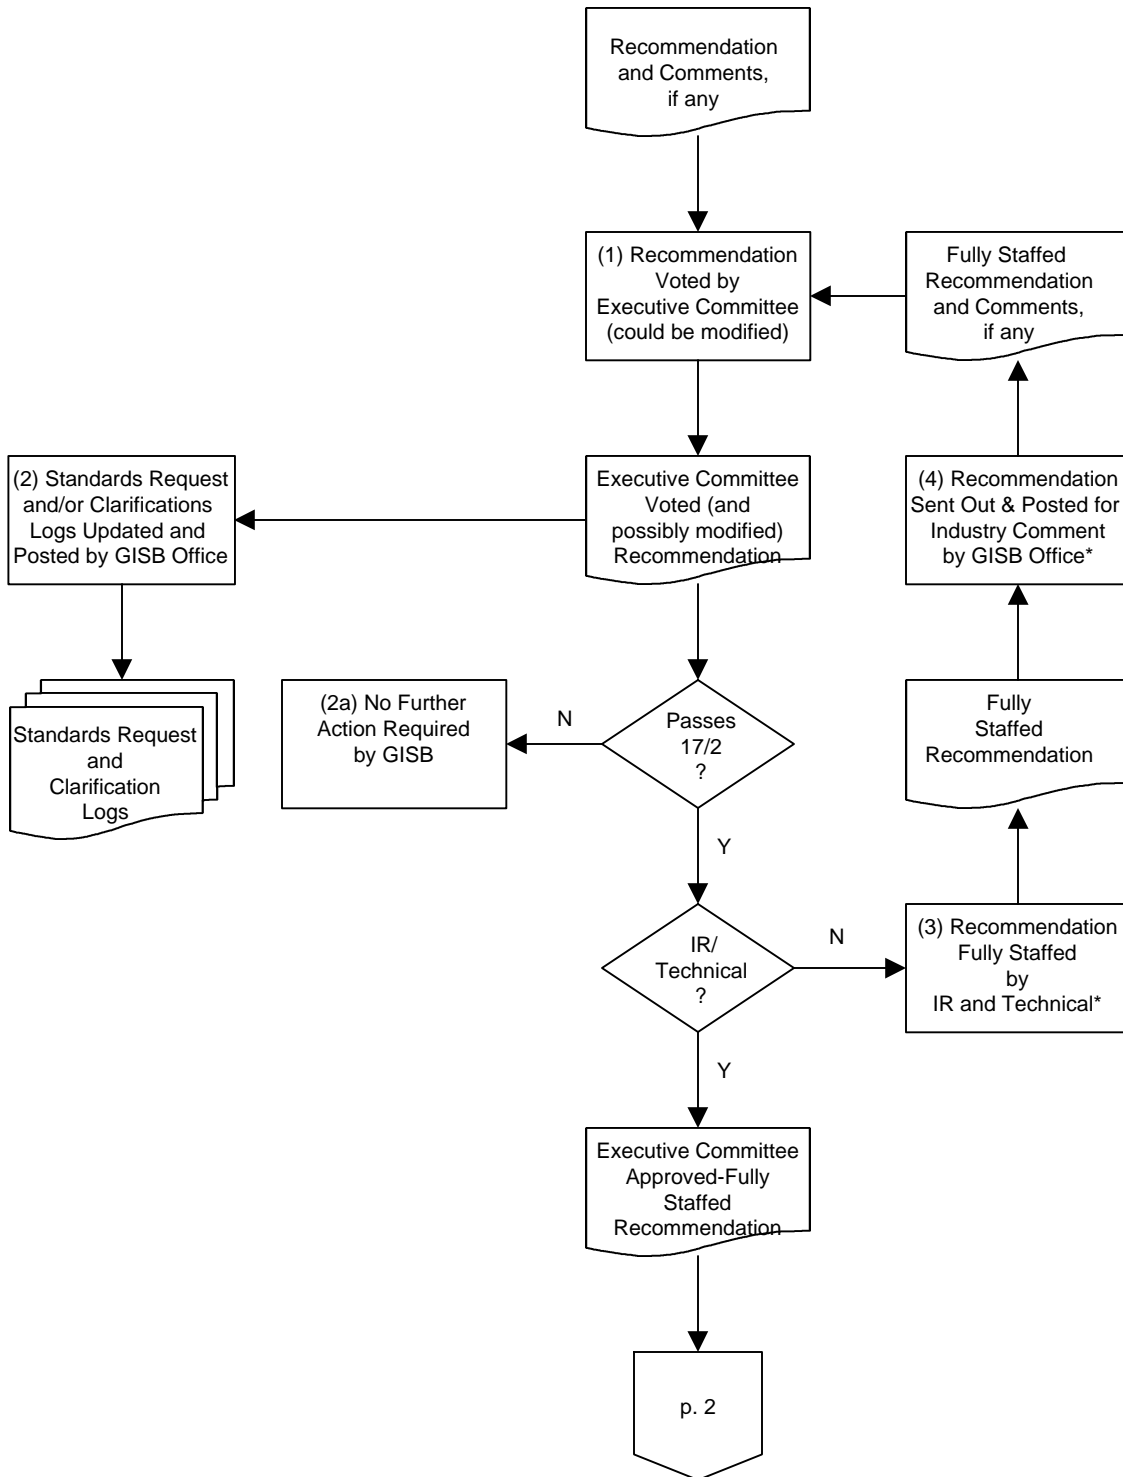

# Flow Chart of Existing Recommendation Processing (Standards Adoption)

Modified: 10/16/2001

\*The standards and/or clarification logs are updated and posted to reflect this process (see Process 2 and its resulting documents).

**Legend:**

Original: 09/05/2001