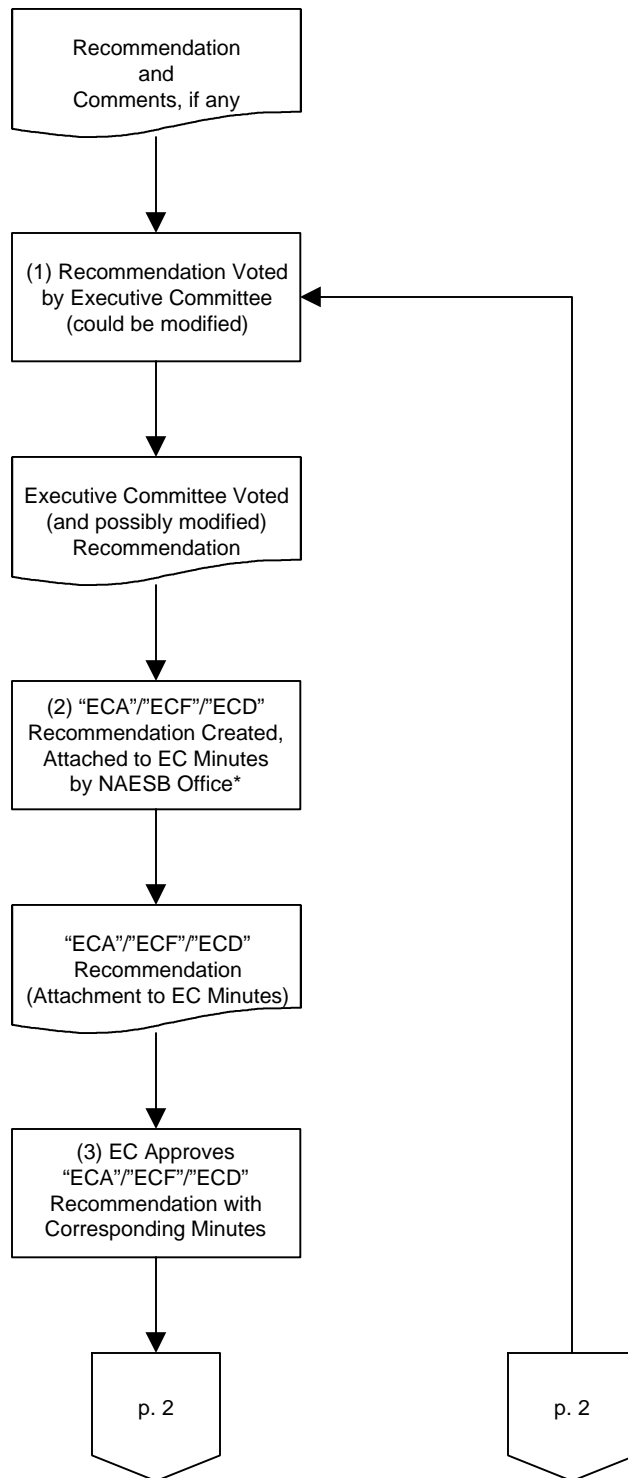

Flow Chart of Proposed Recommendation Processing (Standards Adoption)

Last Modified: 02/28/2002
Last Reviewed: 01/18/2002

*The standards and/or clarification logs are updated and posted to reflect this process (see Process 4 and its resulting documents).

Legend:

Original: 11/06/2001