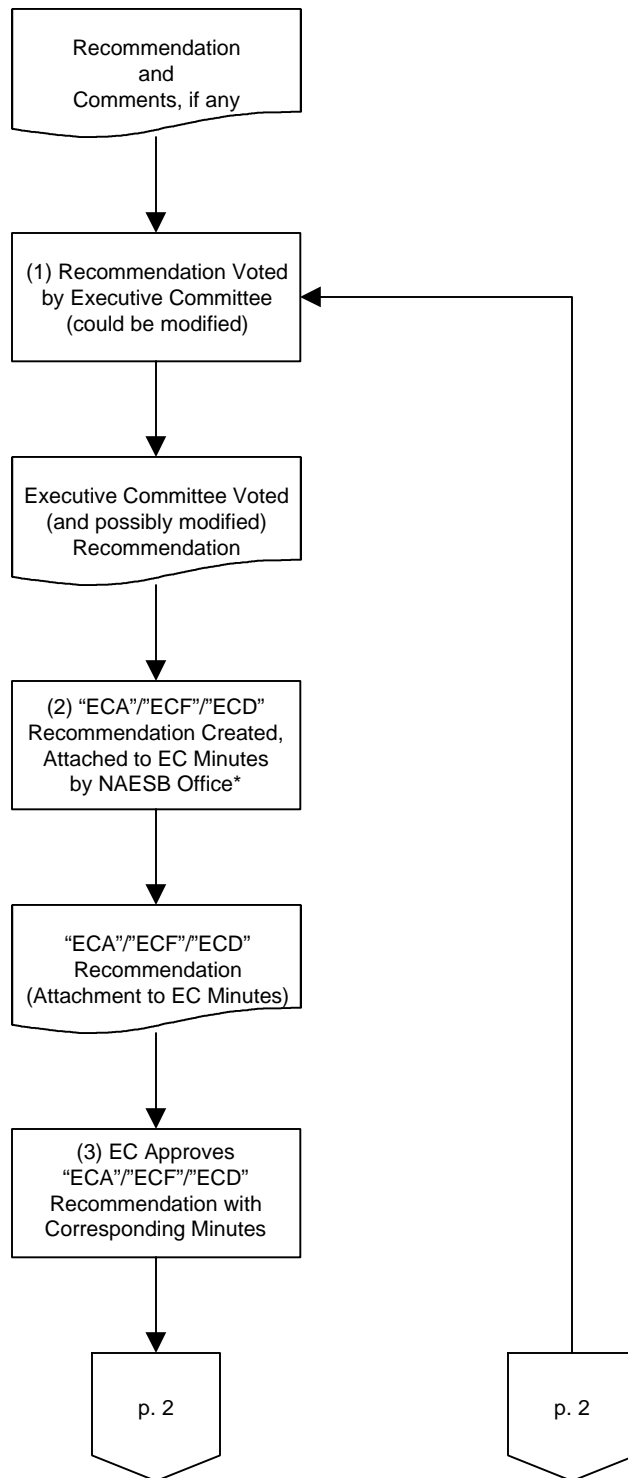

Flow Chart of Proposed Recommendation Processing (Standards Adoption)

Last Modified: 01/18/2002
Last Reviewed: 01/18/2002

*The standards and/or clarification logs are updated and posted to reflect this process (see Process 4 and its resulting documents).

Legend:

Document

Process

Decision

Multiple Documents

Original: 11/06/2001