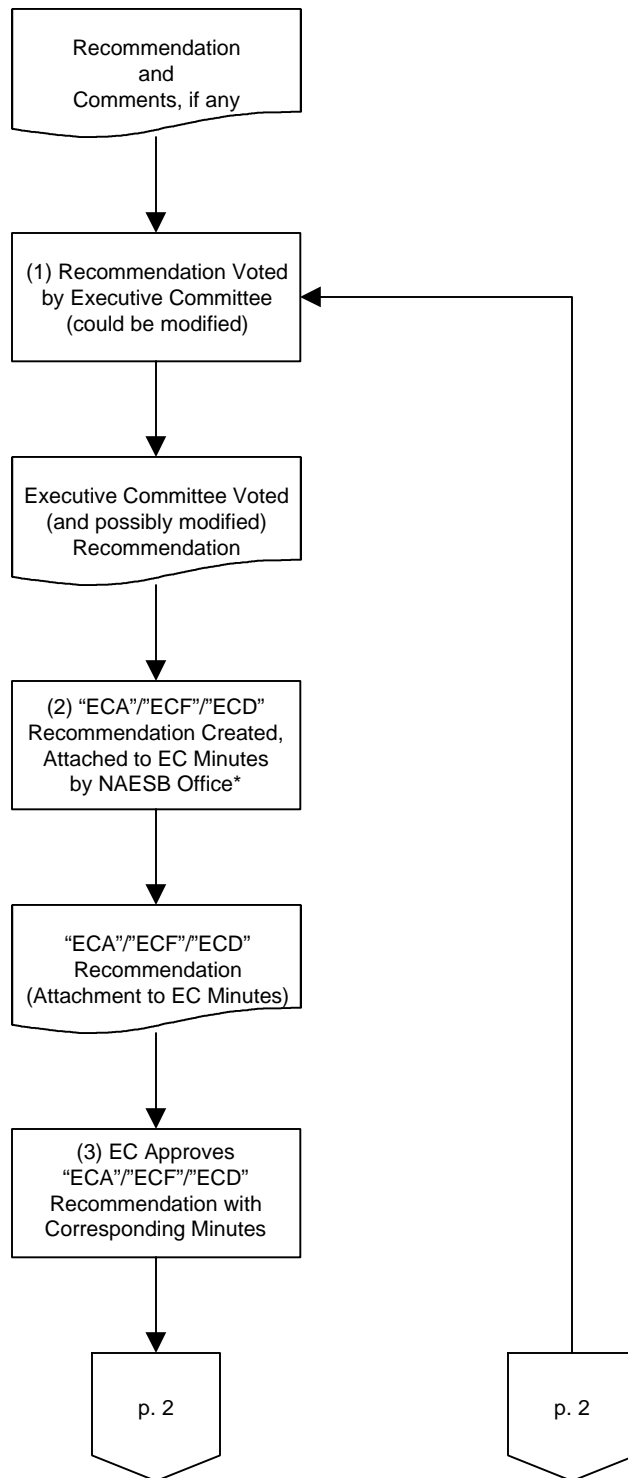

Flow Chart of Proposed Recommendation Processing (Standards Adoption)

Last Modified: 01/08/2002
Last Reviewed: 01/08/2002

*The standards and/or clarification logs are updated and posted to reflect this process (see Process 4 and its resulting documents).

Legend:

Original: 11/06/2001