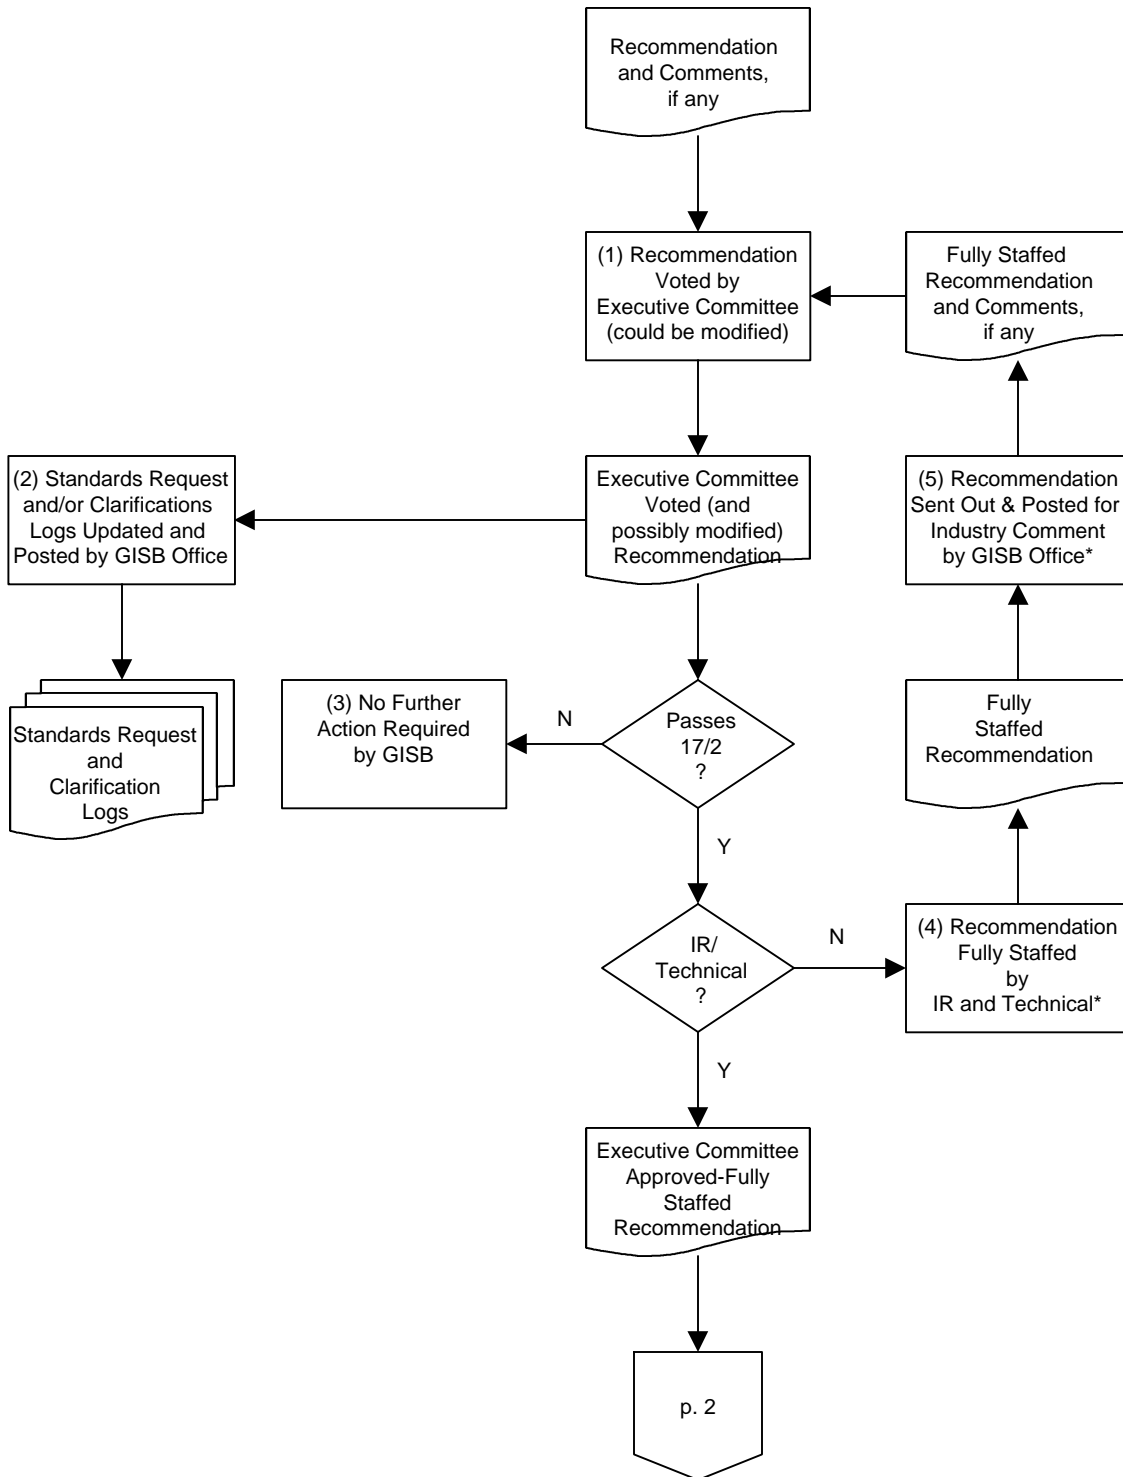

# Flow Chart of Existing Recommendation Processing (Standards Adoption)

Modified: 12/03/2001  
Last Reviewed: 12/03/2001

\*The standards and/or clarification logs are updated and posted to reflect this process (see Process 2 and its resulting documents).

**Legend:**