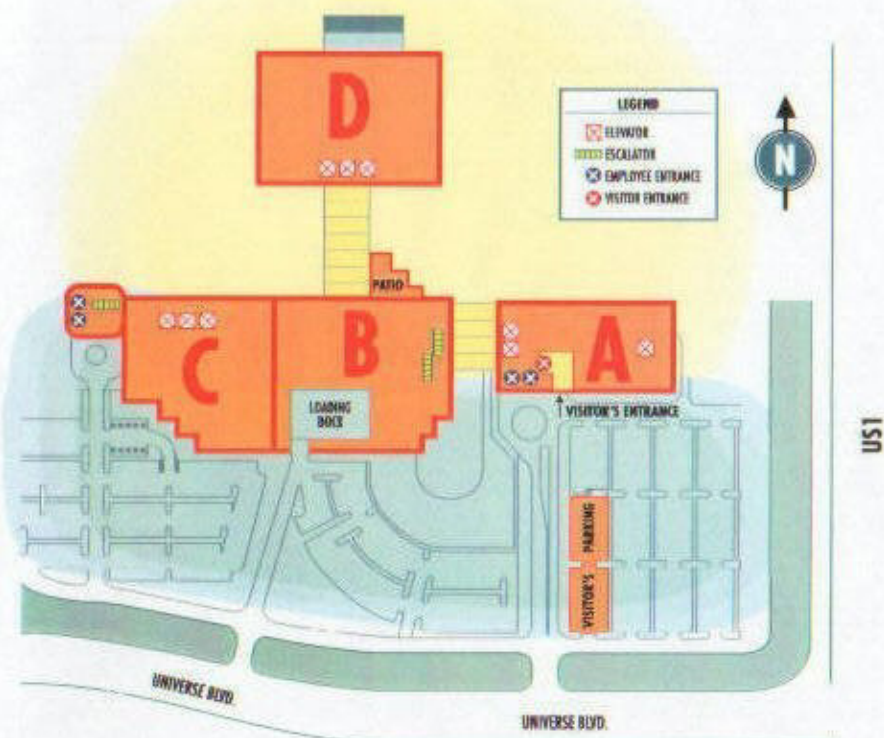

# Visitor's Guide Juno Beach

Welcome to FPL's Juno Beach office.

Should you need assistance during your visit,  
please call Security Operations at extension 5000.

Provided as a service of **FPL Corporate Security**.

**Safety  
2000**  
Working toward  
a safer future.