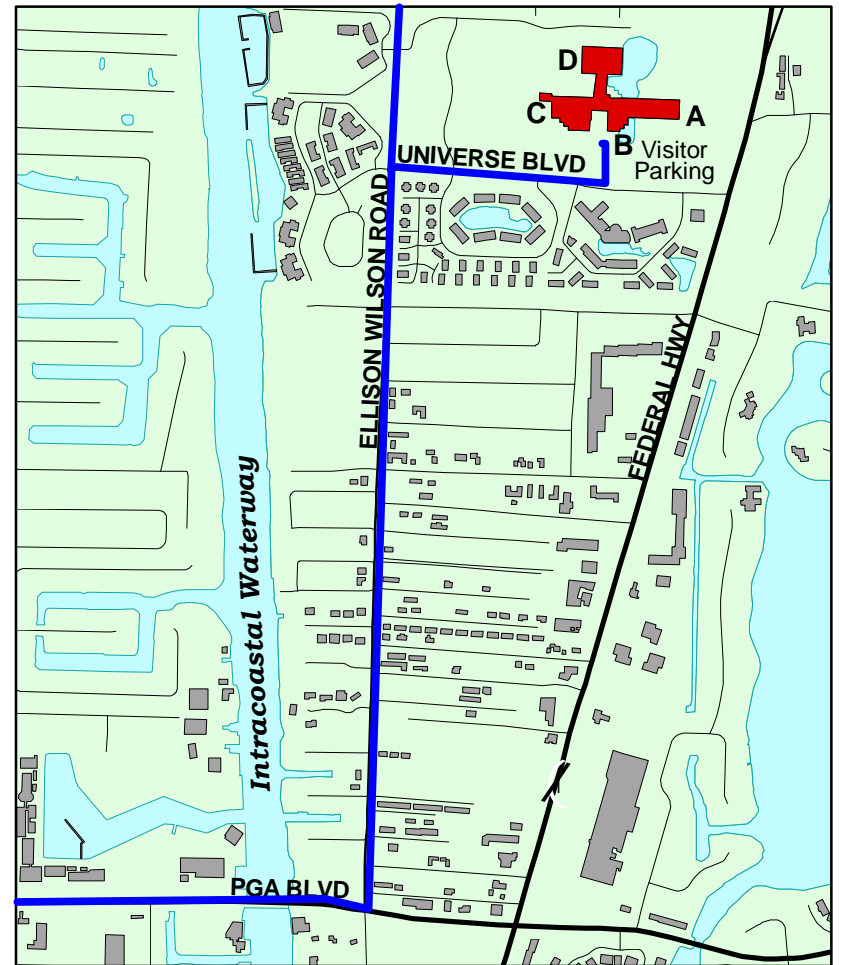

**NOTES:**

- ❖ It is the "season" in Florida and it is therefore recommended that you make reservations as early as possible to get the best accommodations at the lowest rates. Each attendee is responsible for making his or her own hotel arrangements.
- ❖ Parking may be limited at the FPL facilities due to ongoing construction of an additional building at the site (west of Bldg. C). You may want to come early to get the closest parking spots or a spot in the Visitor Parking area, and to allow sufficient time for security check-in. Where possible, it is recommended that rides be shared to/from the hotels or take a taxi.
- ❖ Driving Instructions: When driving to the FPL facilities from the mainland and crossing the Intracoastal Waterway via the bridge on PGA Blvd, drivers may go North to Universe Boulevard either on Ellison Wilson Road (as described in the attached map) or on Federal Highway (which is the same as U.S. Highway One). There is now a left turn light (going North) at Universe Boulevard and U.S. Highway One.
- ❖ Additional information about security check-in procedures and parking at FPL will be provided later. Entry/Exit will be through Building A on the east side of FPL's facilities, as shown on the map.

## FPL Juno Beach Complex 700 Universe Blvd

From I-95 northbound take exit 57 east (PGA BLVD)  
 Cross Intracoastal Waterway while getting in left lane  
 Turn left (north) onto Ellison Wilson Rd  
 Turn right (east) onto Universe Blvd

From I-95 southbound take exit 58 east (DONALD ROSS)  
 Cross the Intracoastal Waterway  
 Turn right at first light over bridge onto Ellison Wilson  
 Drive south approx 1.6 miles to Universe Blvd  
 Turn left onto Universe Blvd  
 Parking is on north (left) side of Universe Blvd