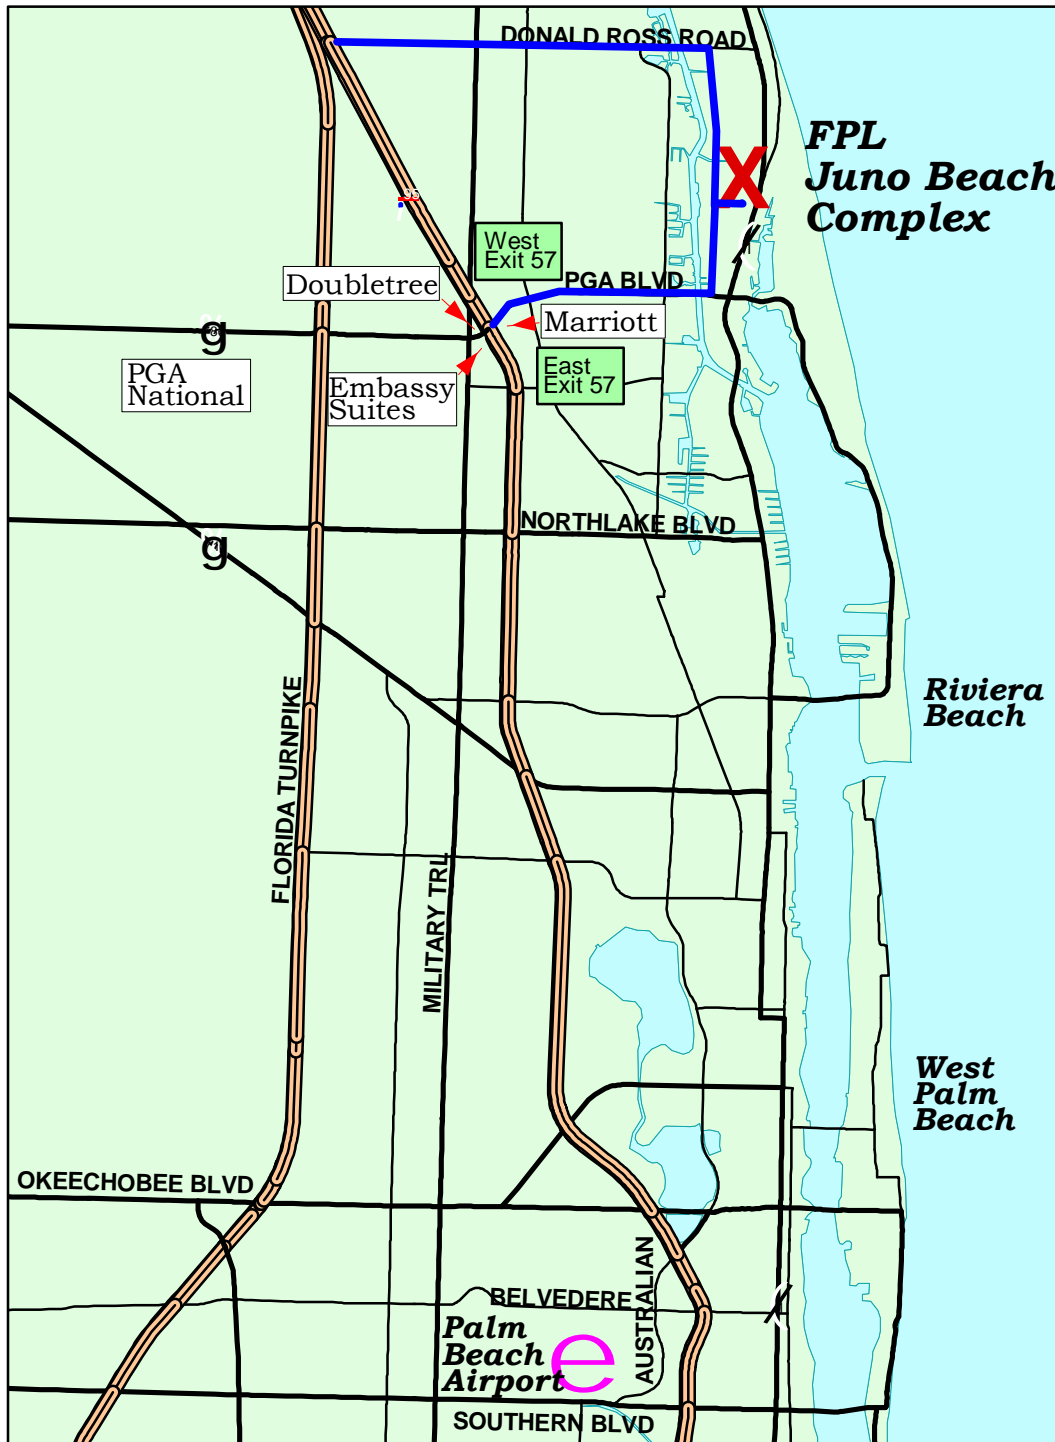

FPL Juno Beach Complex 700 Universe Blvd

From I-95 northbound take exit 57 east (PGA BLVD)
Cross Intracoastal Waterway while getting in left lane
Turn left (north) onto Ellison Wilson Rd
Turn right (east) onto Universe Blvd

From I-95 southbound take exit 58 east (DONALD ROSS)
Cross the Intracoastal Waterway
Turn right at first light over bridge onto Ellison Wilson
Drive south approx 1.6 miles to Universe Blvd
Turn left onto Universe Blvd
Parking is on north (left) side of Universe Blvd