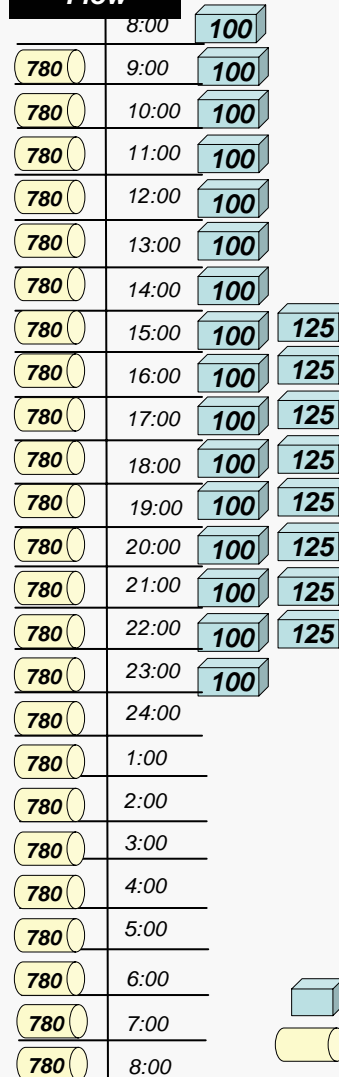

Actual Flow

Flowing Electricity (MWh)

Flowing Natural Gas (MMBtu)