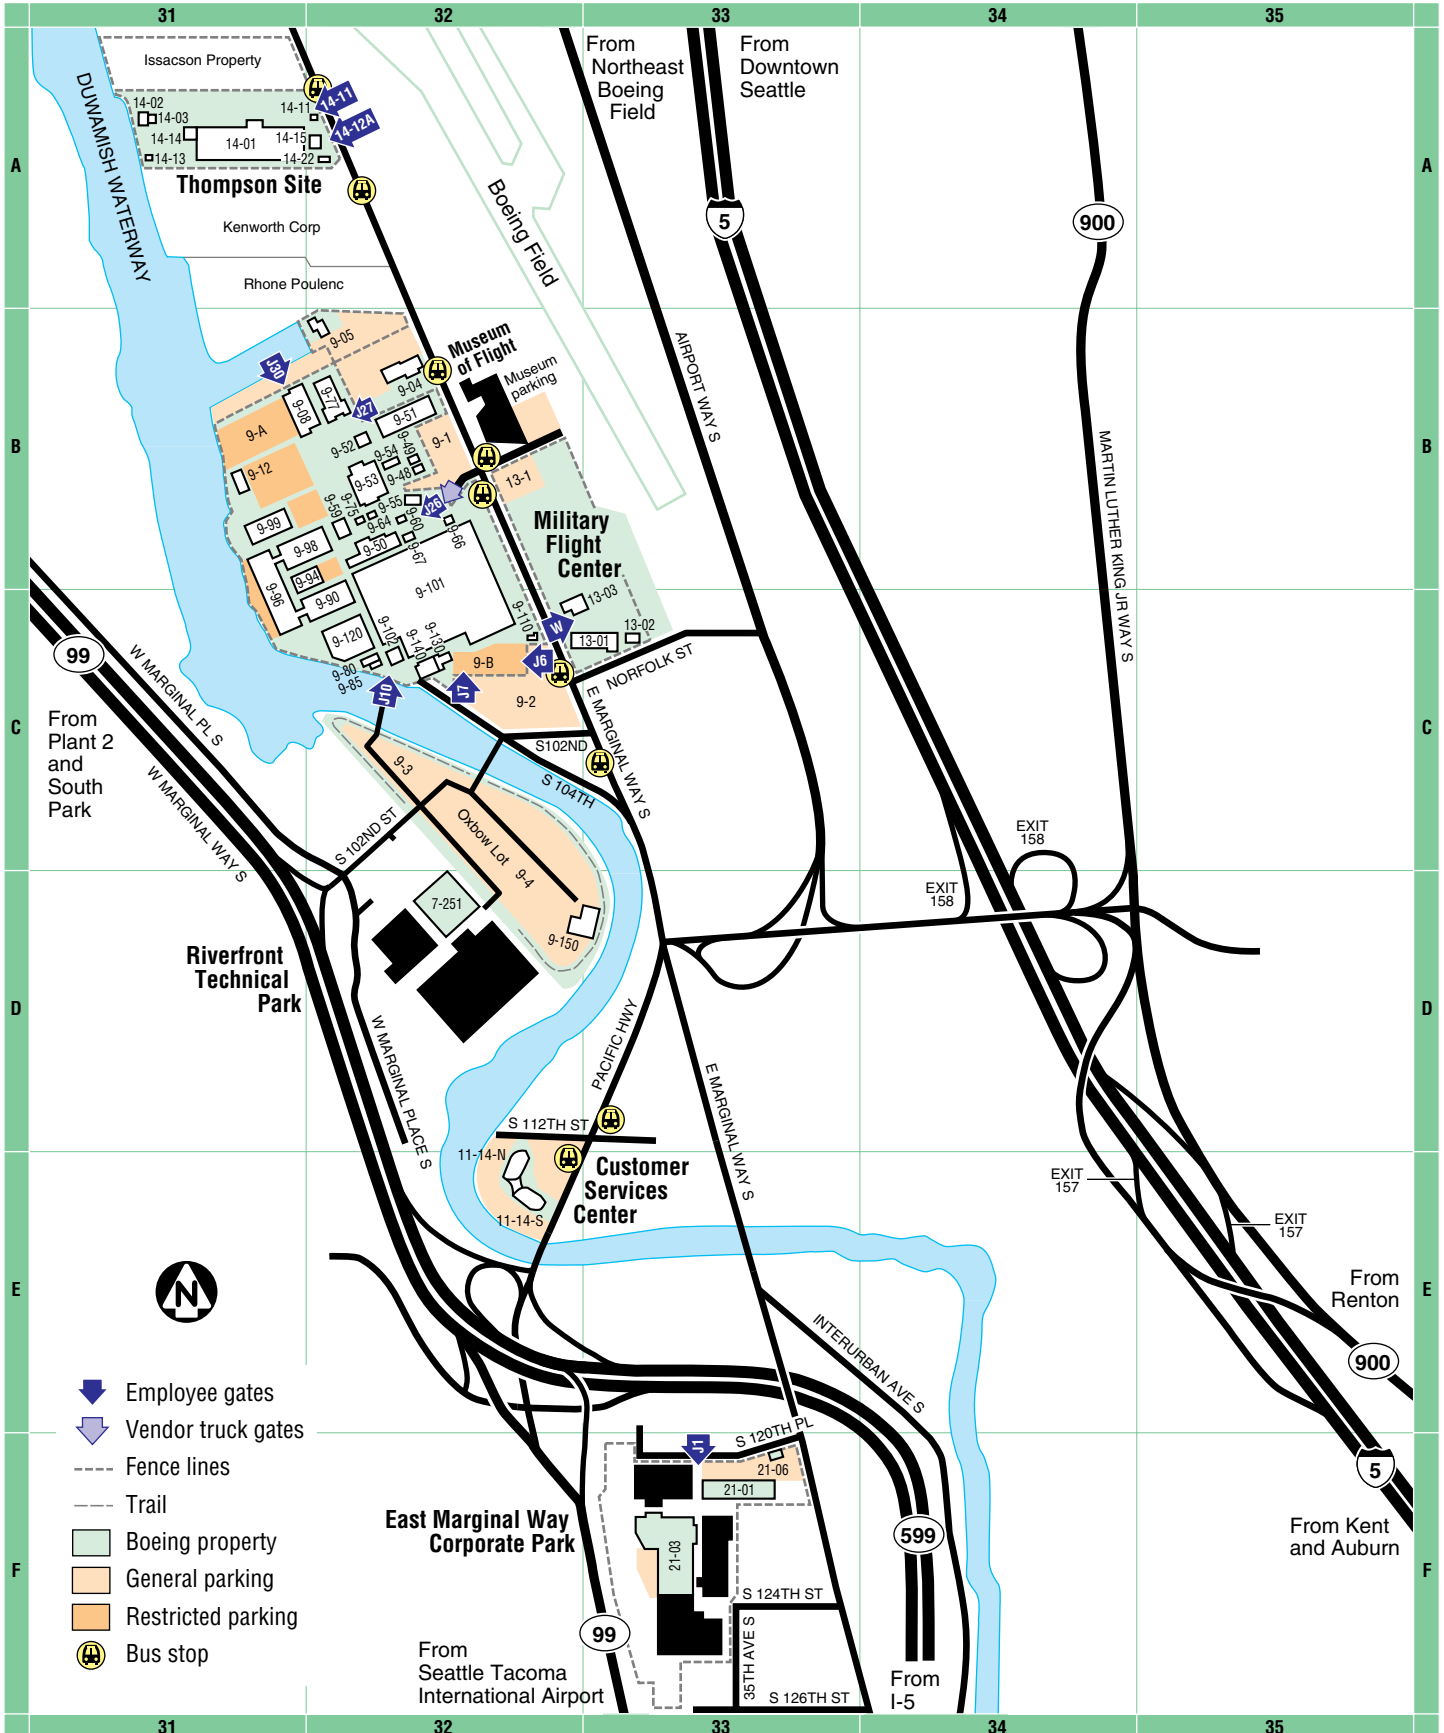

Washington – Developmental Center

9725 East Marginal Way South, Seattle, WA 98108

-  Employee gates
-  Vendor truck gates
-  Fence lines
-  Trail
-  Boeing property
-  General parking
-  Restricted parking
-  Bus stop