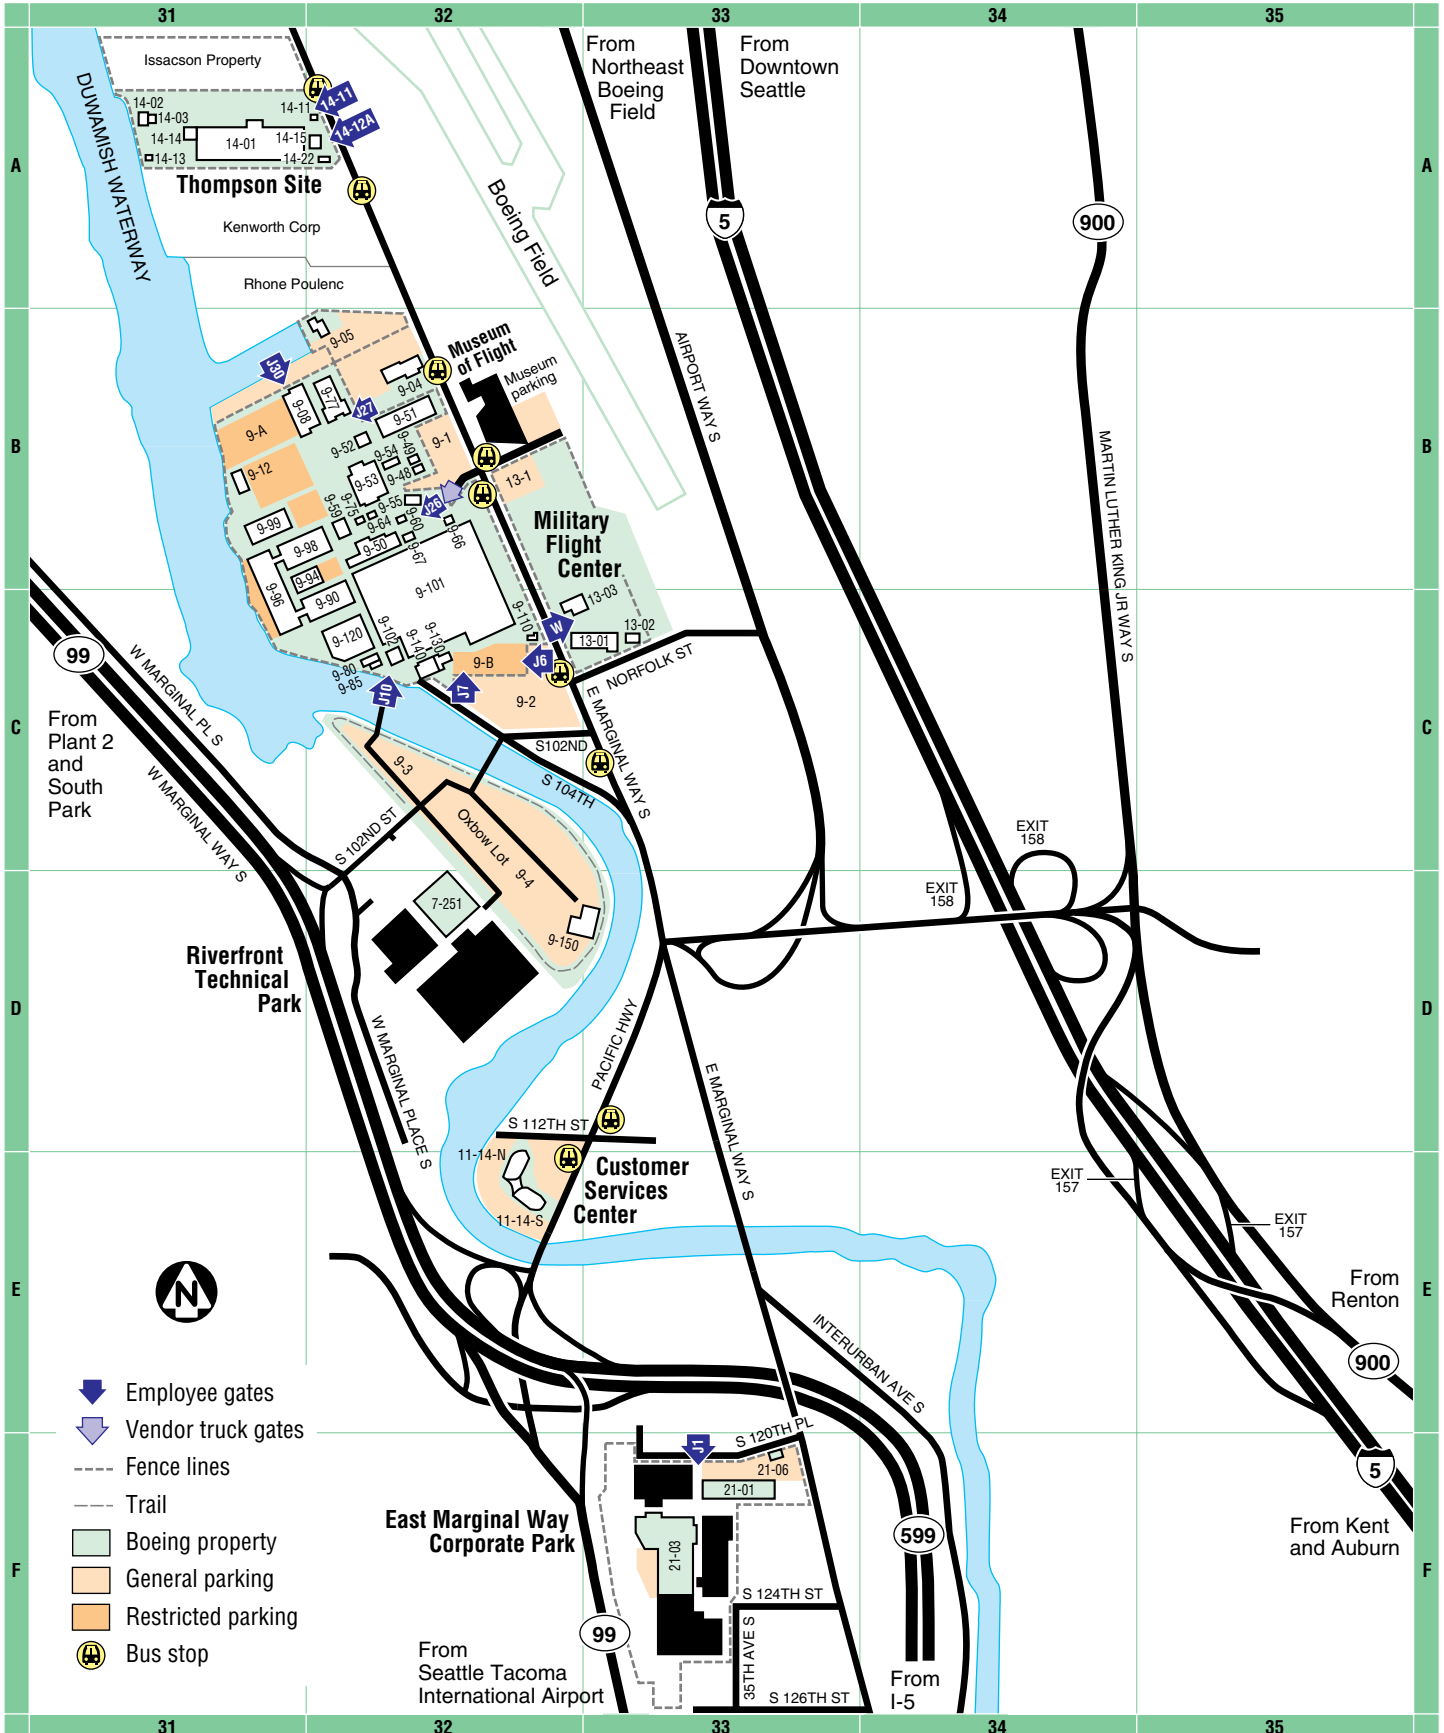

Washington – Developmental Center

9725 East Marginal Way South, Seattle, WA 98108

- Employee gates
- Vendor truck gates
- Fence lines
- Trail
- Boeing property
- General parking
- Restricted parking
- Bus stop