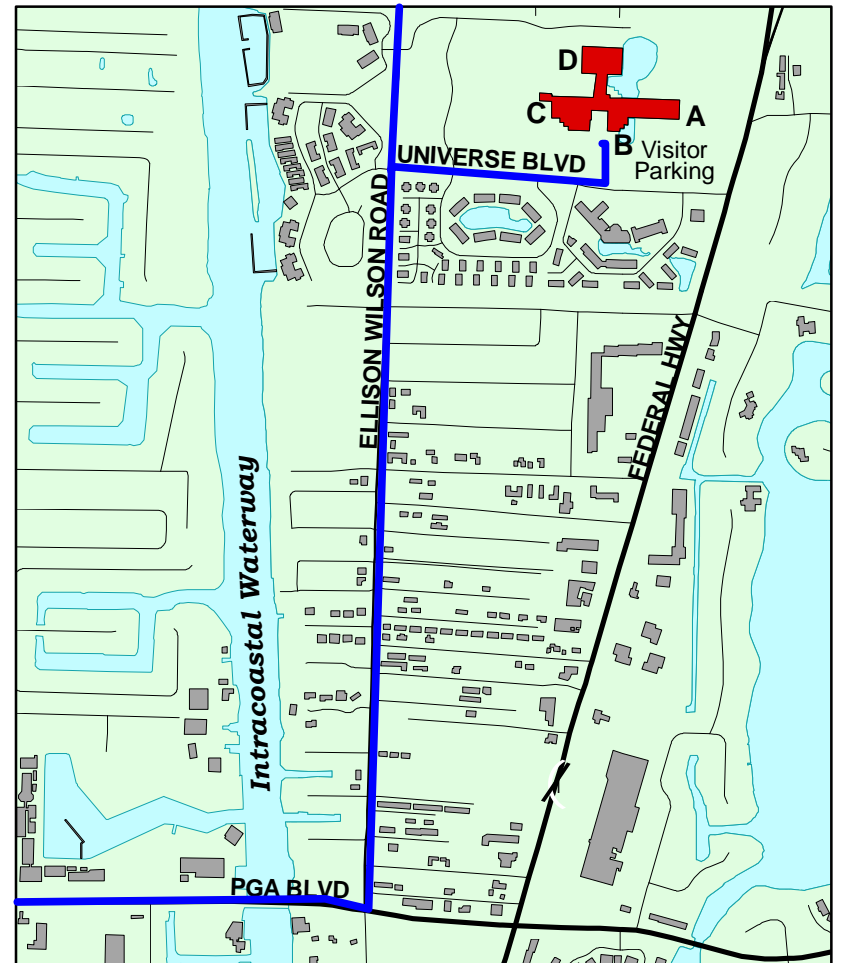

FPL Juno Beach Complex 700 Universe Blvd

From I-95 northbound take exit 57 east (PGA BLVD)
Cross Intracoastal Waterway while getting in left lane
Turn left (north) onto Ellison Wilson Rd
Turn right (east) onto Universe Blvd

From I-95 southbound take exit 58 east (DONALD ROSS)
Cross the Intracoastal Waterway
Turn right at first light over bridge onto Ellison Wilson
Drive south approx 1.6 miles to Universe Blvd
Turn left onto Universe Blvd
Parking is on north (left) side of Universe Blvd