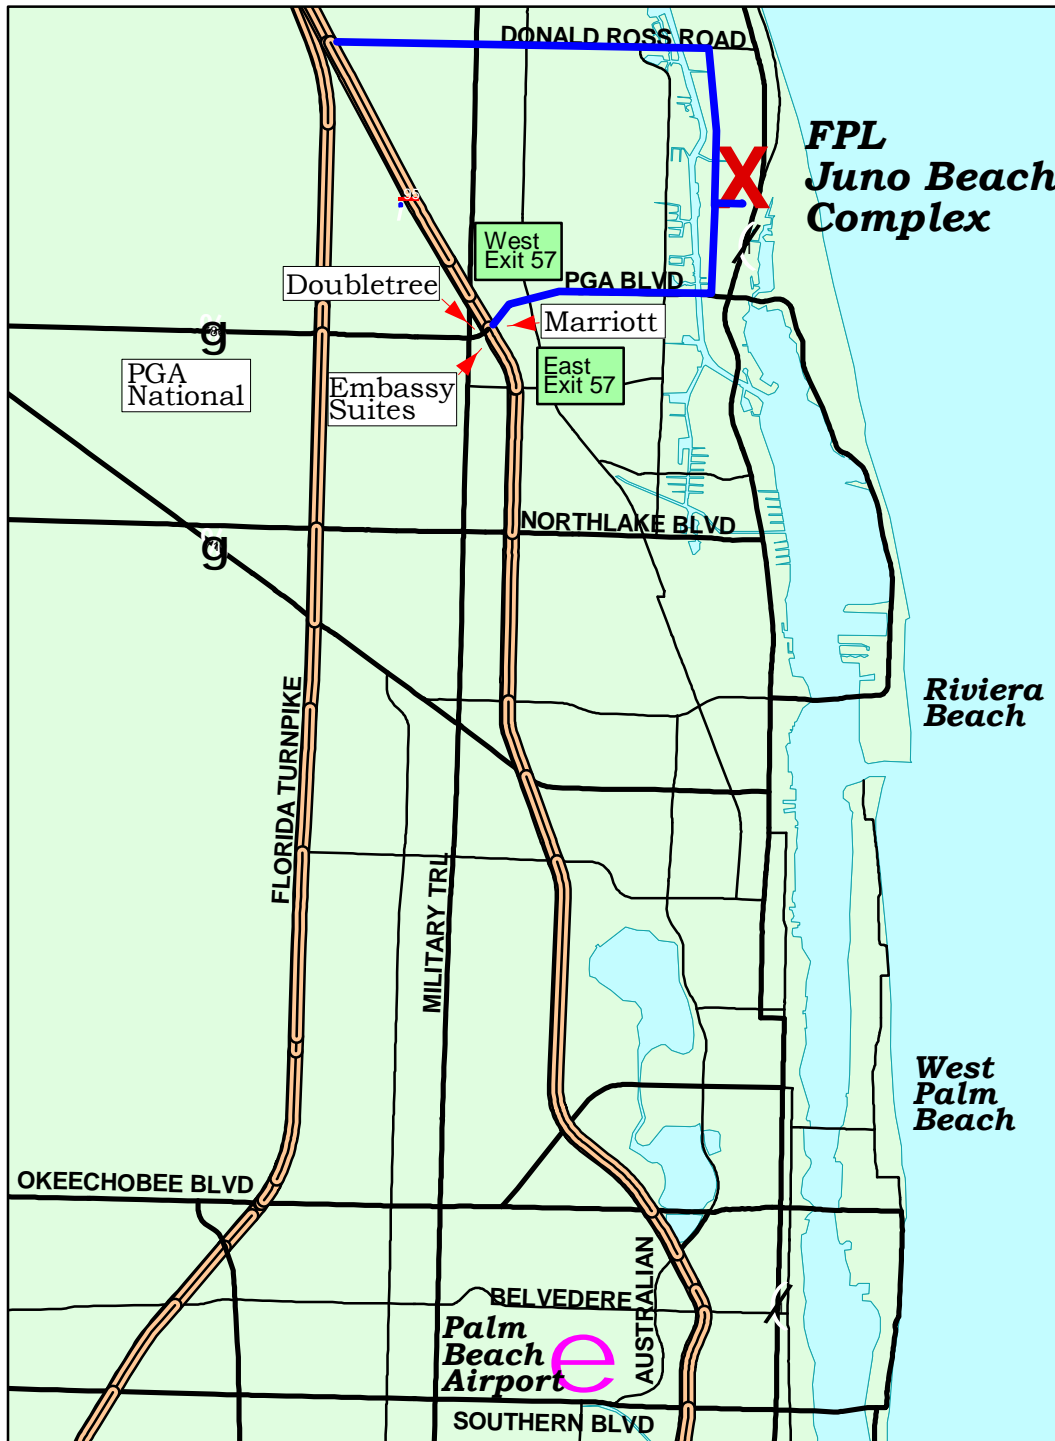

FPL Juno Beach Complex 700 Universe Blvd

From I-95 northbound take exit 57 east (PGA BLVD)
Cross Intracoastal Waterway while getting in left lane
Turn left (north) onto Ellison Wilson Rd
Turn right (east) onto Universe Blvd

From I-95 southbound take exit 58 east (DONALD ROSS)
Cross the Intracoastal Waterway
Turn right at first light over bridge onto Ellison Wilson
Drive south approx 1.6 miles to Universe Blvd
Turn left onto Universe Blvd
Parking is on north (left) side of Universe Blvd