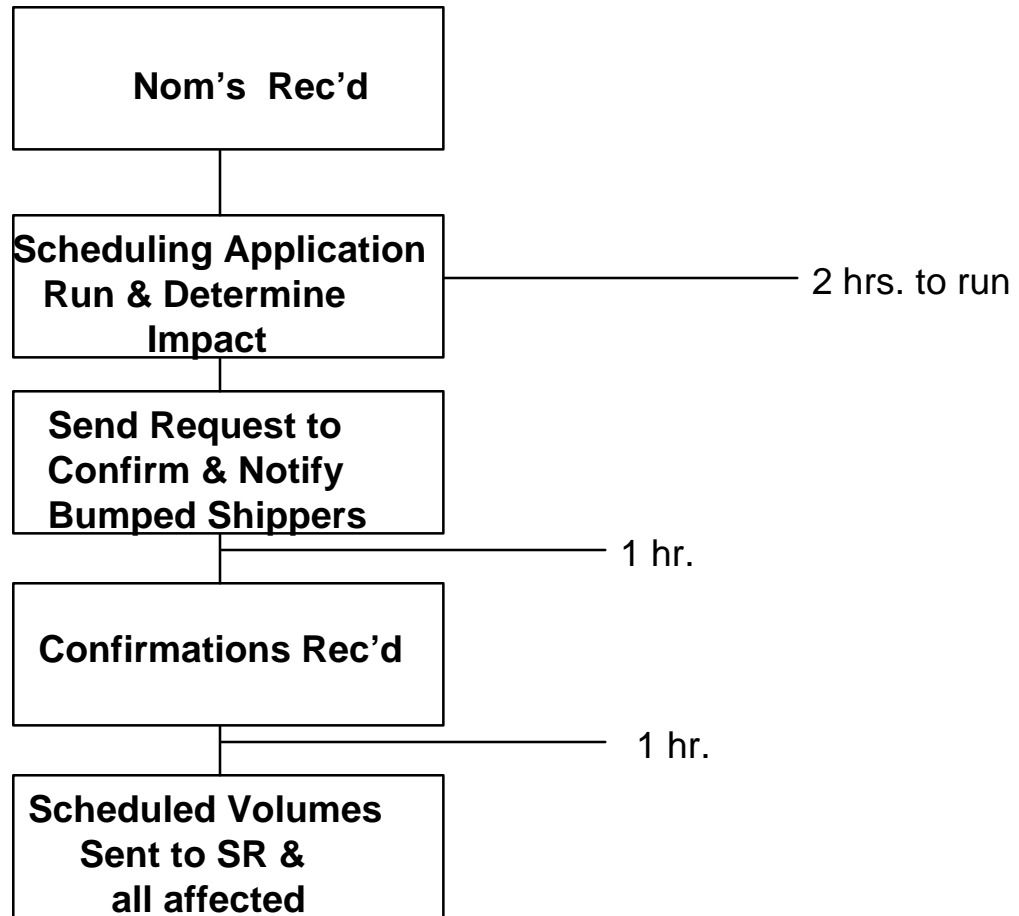

Intraday Scheduling W/Bumping

4 hr. Processing