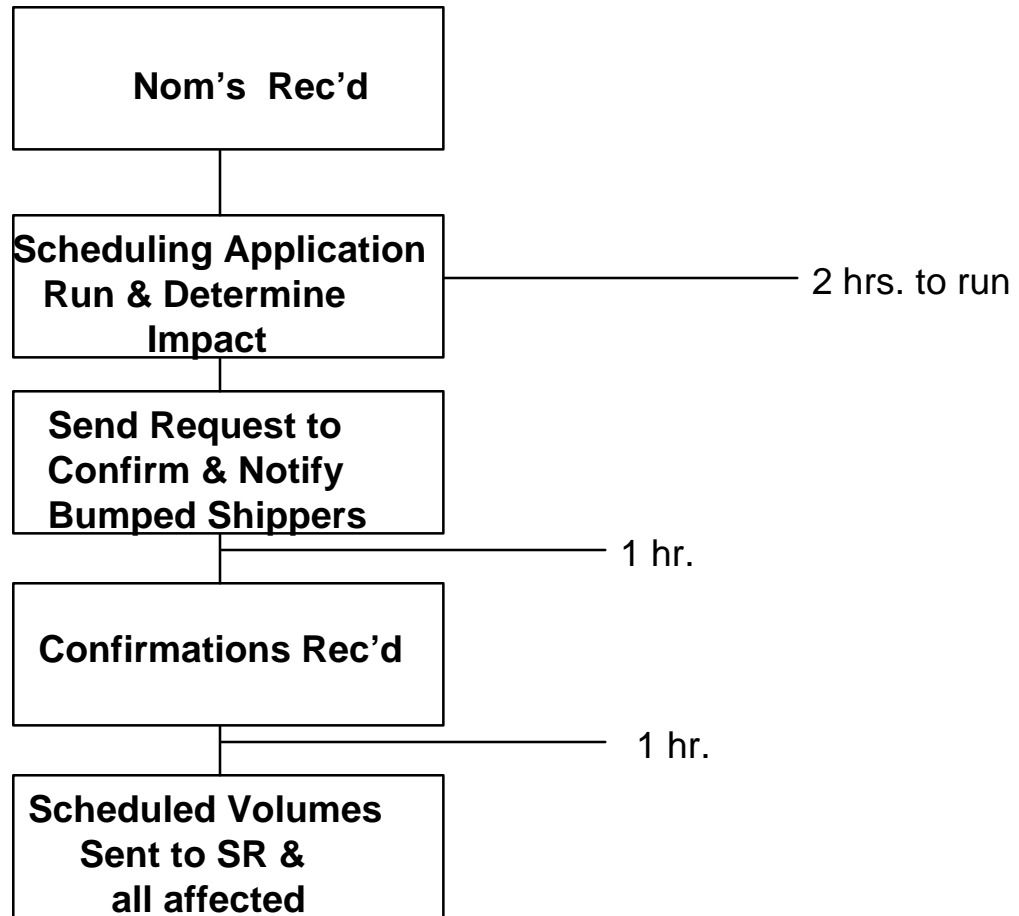

# Intraday Scheduling W/Bumping

4 hr. Processing