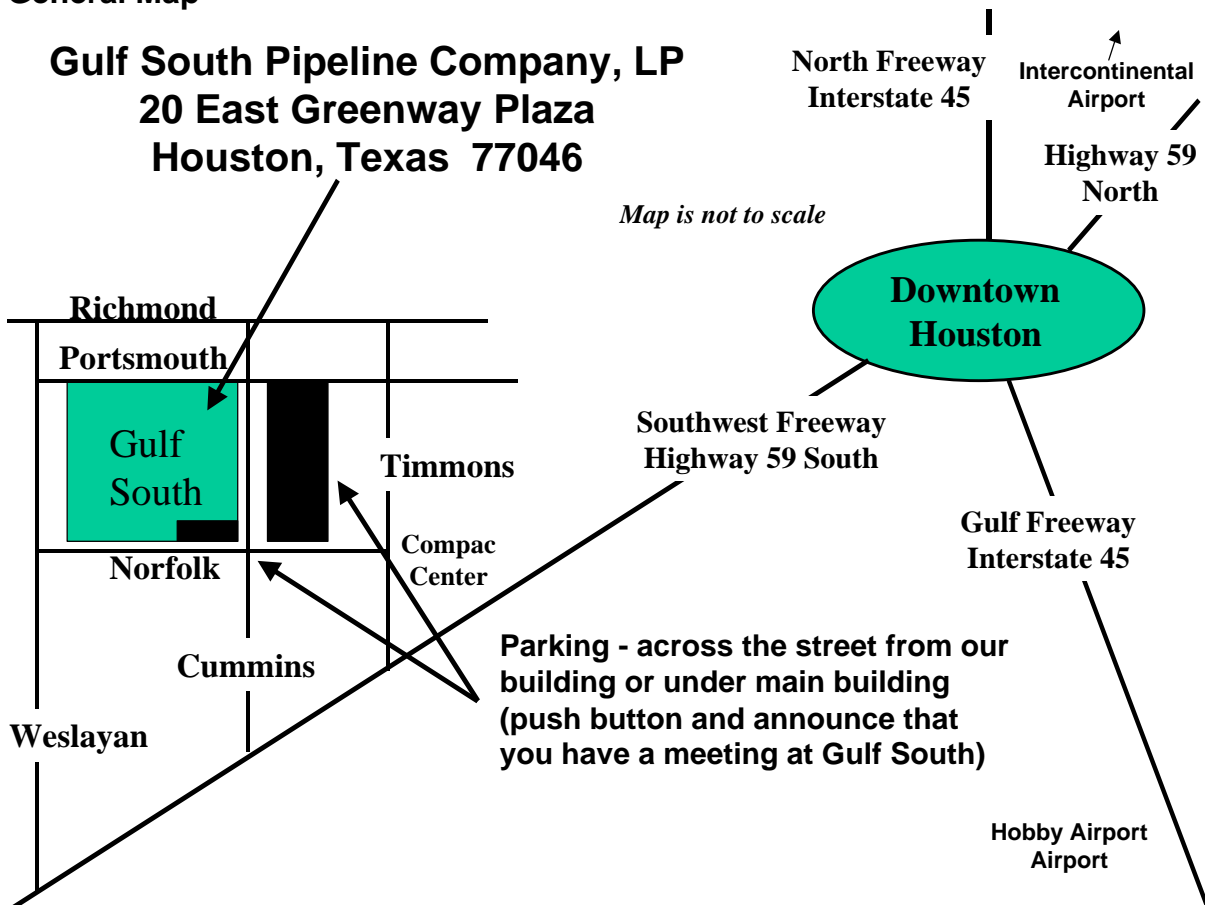

MEETING ARRANGEMENTS

Where: Gulf South Pipeline Company, LP
20 Greenway Plaza
Houston, TX 77046

Located approximately 2 blocks from the Compac Center on the Southwest Freeway, Highway 59 South

Building Location: Gulf South's offices are located at 20 E. Greenway Plaza. 20 E. Greenway Plaza is located one block North and one block East of the Compac Center which fronts the Southwest Freeway, Southwest of downtown Houston.

General Map

Directions:

Traveling 59 South:

Take the Wesleyan / Edloe exit and follow the feeder
Make a right on Cummins
There is parking across the street from the main entrance (on Cummins).

Traveling 59 North:

Take the Newcastle / Wesleyan exit and follow the feeder

Make a left on Wesleyan under 59 Freeway
Make a right on Portsmouth
Go thru Cummins intersection and turn right into parking lot.

Please enter main lobby and tell security that you are here for a NAESB Meeting and they will either 1) direct you on where to go or 2) contact Randy Young for assistance (713) 544-4715.