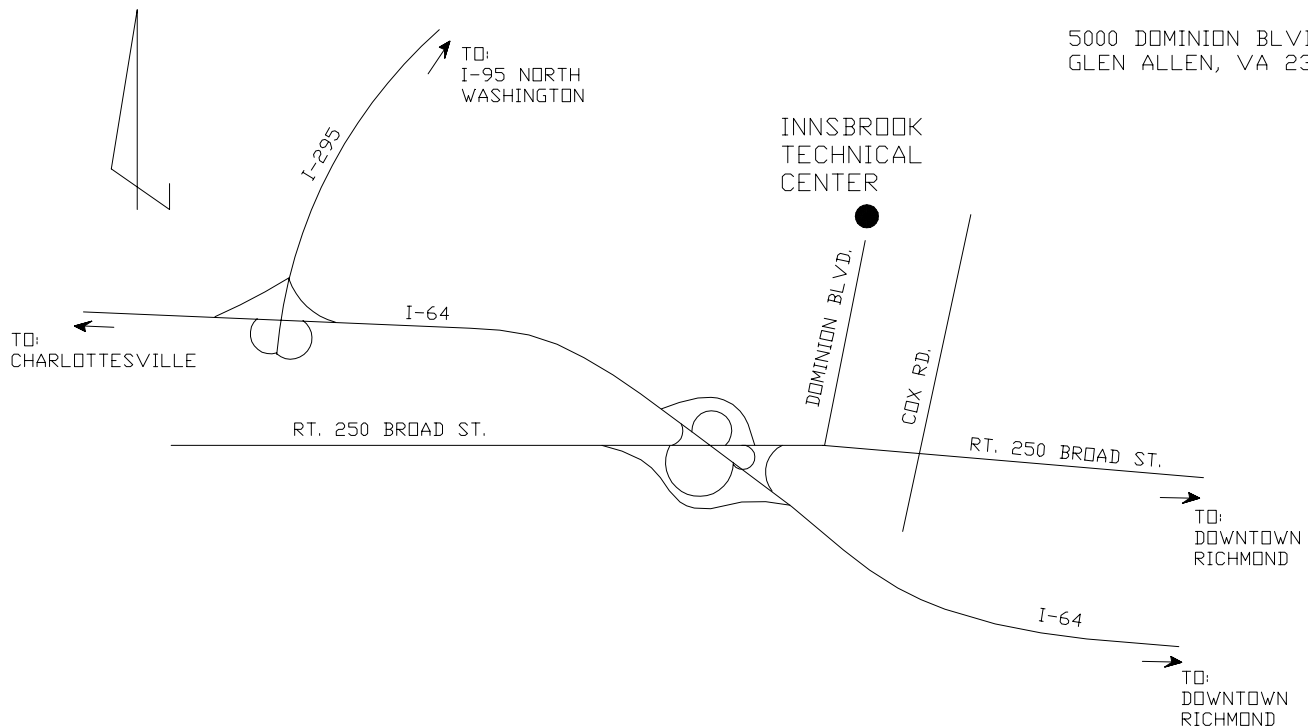

5000 DOMINION BLVD.
GLEN ALLEN, VA 23060

Directions: (located on Dominion Blvd., Glen Allen, VA)

Heading East on I-64 – From the Charlottesville area. Take I-64 East to the Rt. 250 East/Broad St. (Exit 178) at Short Pump. Immediately get in left lane and turn left at first traffic light onto Dominion Blvd. Continue on Dominion Blvd. until you come to the Virginia Power sign. Stay to the left, the office will be on the right side.

Heading South on I-95 – From the Fredericksburg area. Take I-95 South to I-295. Take I-295 toward Charlottesville. Continue on I-295 to I-64. Take the I-64 East Exit. Continue on I-64 to the Rt. 250 Exit at Short Pump. Take Rt 250 East (Broad St.). Continue on Broad St. to Dominion Blvd. Make a left on Dominion Blvd., the office is located at the end of the road.

Heading North on I-95 – From the Petersburg area. Take I-95 North to I-64. Take I-64 West toward Charlottesville. Continue on I-64 to the Rt. 250 Exit at Short Pump. Take Rt 250 East (Broad St.). Continue on Broad St. to Dominion Blvd. Make a left on Dominion Blvd., the office is located at the end of the road.